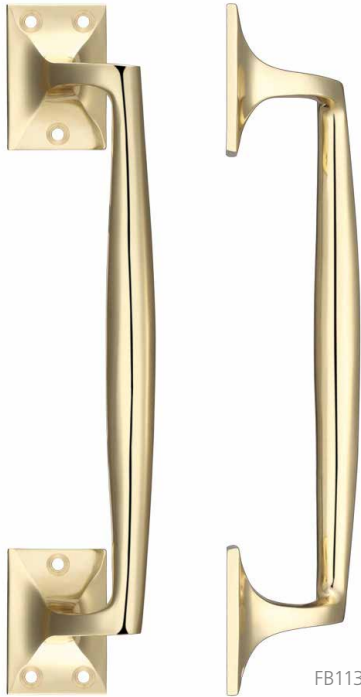

FULTON & BRAY
— FINEST BRASSWARE —

FB113

TECHNICAL SPECIFICATION SHEET

FB113

FB113CP

CODE	FINISH
FB113	Polished Brass
FB113CP	Polished Chrome

SUITABILITY

PRODUCT SPECIFICATIONS

- Solid brass casting
- 250mm long (from top to bottom of roses)
- 54mm projection
- Non-handed
- Surface mounted
- Supplied with fixings

CODE	DESCRIPTION	FINISH	ADDITIONAL INFO.
FB113	Pull handle on square rose	Polished Brass	250mm
FB113CP	Pull handle on square rose	Polished Chrome	250mm
 <p>For more information please contact us today: Call: 01228 672900 Fax: 01228 672928 Email: sales@zoo-hardware.co.uk Web: www.zoohardware.co.uk Zoo Hardware Ltd, Unit B, Dukes Drive Kingmoor Park North, Carlisle, Cumbria CA6 4SH</p>		  <p>URS is a member of Registrar of Standards (Holdings) Ltd.</p>	