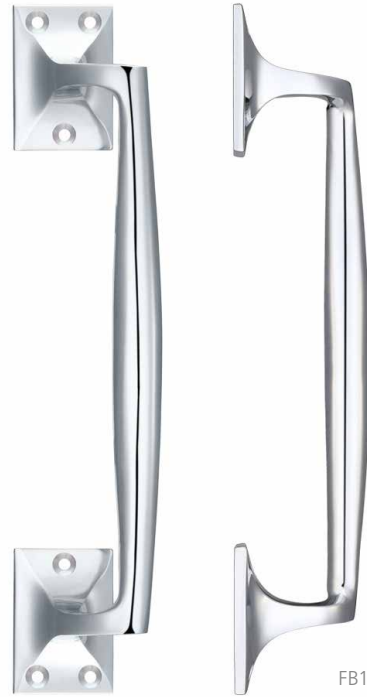

FULTON & BRAY
— FINEST BRASSWARE —

FB113

TECHNICAL SPECIFICATION SHEET

FB113

FB113CP

CODE	FINISH
FB113	Polished Brass
FB113CP	Polished Chrome

SUITABILITY

PRODUCT SPECIFICATIONS

- Solid brass casting
- 250mm long (from top to bottom of roses)
- 54mm projection
- Non-handed
- Surface mounted
- Supplied with fixings

CODE	DESCRIPTION	FINISH	ADDITIONAL INFO.
FB113	Pull handle on square rose	Polished Brass	250mm
FB113CP	Pull handle on square rose	Polished Chrome	250mm
 <p>For more information please contact us today: Call: 01228 672900 Fax: 01228 672928 Email: sales@zoo-hardware.co.uk Web: www.zoohardware.co.uk Zoo Hardware Ltd, Unit B, Dukes Drive Kingmoor Park North, Carlisle, Cumbria CA6 4SH</p>		  <p>URS is a member of Registrar of Standards (Holdings) Ltd.</p>	