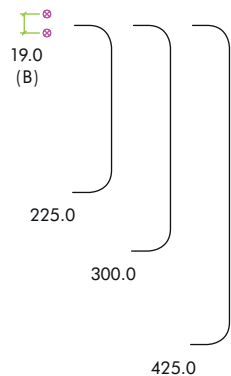

FULTON & BRAY

— FINEST BRASSWARE —

FBD225B / 300B / 425B

TECHNICAL SPECIFICATION SHEET

PRODUCT SPECIFICATIONS

- Brass material
- 19mm diameter
- Roses included
- 50mm rose dia.
- 8mm rose depth
- Bolt-through fixing pack available (ZFP06)

STANDARDS

TECHNICAL

CODE	DESCRIPTION	FINISH	ADDITIONAL INFO
FBD225B	'D' pull handle on rose	Polished Brass	225mm
FBD300B	'D' pull handle on rose	Polished Brass	300mm
FBD425B	'D' pull handle on rose	Polished Brass	425mm
	<p>For more information please contact us today: Zoo Hardware Ltd, Unit B, Dukes Drive, Kingmoor Park North, Carlisle, Cumbria CA6 4SH</p> <p>Call: 01228 672900 Fax: 01228 672928 Email: sales@zoo-hardware.co.uk Web: www.zoohardware.co.uk</p>		  <p>URS is a member of Registrar of Standards (Holdings) Ltd.</p>