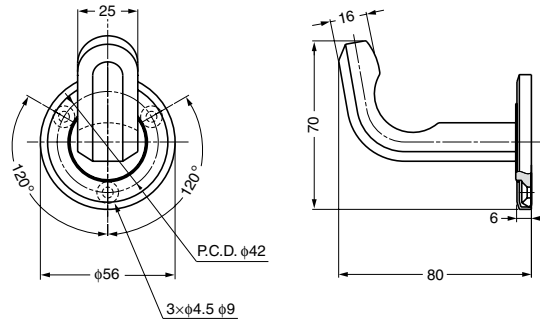

## Features

- Made of highly corrosion resistant SUS316
- Ultrapremium Zwei L finish. Zwei L finish: Using top class polishing technology, these products combine the elegance of Satin with the deep glow of a Mirror.
- Comes with an anchor plug, allowing for installation into hard surfaces like concrete or tile.
- Designed so that installation screw is not visible after installation

## Parts Included

- Countersunk head wood screw 4.1 × 32 (SUS)
- Plug

Item Code	Item Name	Material	Finish	Load Capacity		Weight	Box
110-020-400	ZL-2101	Stainless Steel (SUS316)	Zwei L Finish	359 N	37 kgf	413 g	1 pc

## Parts Included

- Countersunk head wood screw 4.1 × 32 (SUS)
- Plug

Item Code	Item Name	Material	Finish	Load Capacity		Weight	Box
110-020-401	ZL-2102	Stainless Steel (SUS316)	Zwei L Finish	294 N	30 kgf	450 g	1 pc