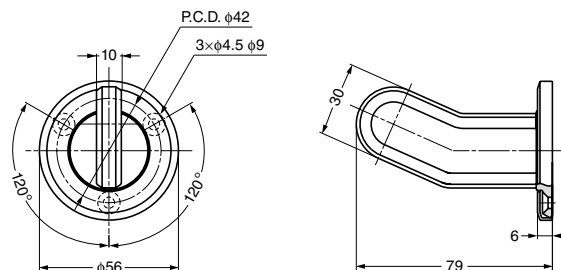

## Parts Included

- Countersunk head wood screw 4.1 × 32 (SUS)
- Plug

Item Code	Item Name	Material	Finish	Load Capacity		Weight	Box
110-020-400	ZL-2101	Stainless Steel (SUS316)	Zwei L Finish	359 N	37 kgf	413 g	1 pc

## Parts Included

- Countersunk head wood screw 4.1 × 32 (SUS)
- Plug

Item Code	Item Name	Material	Finish	Load Capacity		Weight	Box
110-020-401	ZL-2102	Stainless Steel (SUS316)	Zwei L Finish	294 N	30 kgf	450 g	1 pc