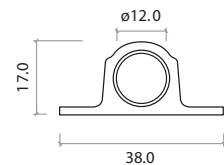

FULTON & BRAY

— FINEST BRASSWARE —

FB60 / 61 / 62 / 63 / 64 / 65

TECHNICAL SPECIFICATION SHEET

PRODUCT SPECIFICATIONS

- Three keeps & screws
- 12mm bolt diameter
- Face-fix

STANDARDS

SUITABILITY

TECHNICAL

CODE	DESCRIPTION	FINISH	ADDITIONAL INFO.
FB60	Architectural barrel bolt	PB / CP / SC / NP	100 x 38mm
FB61	Architectural barrel bolt	PB / CP / SC / NP	150 x 38mm
FB62	Architectural barrel bolt	PB / CP / SC / NP	200 x 38mm
FB63	Architectural barrel bolt	PB / CP / SC / NP	300 x 38mm
FB64	Architectural barrel bolt	PB / CP / SC / NP	450 x 38mm
FB65	Architectural barrel bolt	PB / CP / SC / NP	600 x 38mm