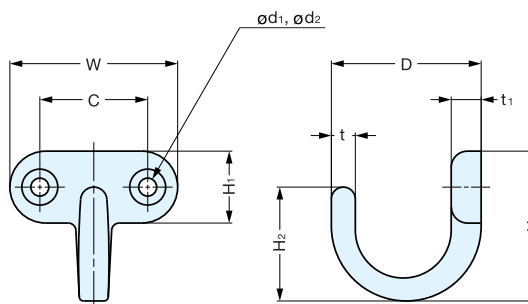

HOOK

EL

Material	Finish
304 Stainless Steel	Mirror

Item No.	D	H	H ₁	t	t ₁	W	C ₁	C ₂	d ₁	d ₂	Load Capacity (kg)	Weight (g)	Box (pcs)	Carton (pcs)	Screw
EL-25	26 (1-1/32")	40 (1-37/64")	19	5.5	4	12	5	12	3	6	20 (44 lbs)	19	30	300	2.7×16
EL-30	32 (1-17/64")	54.5 (2-9/64")	25	6	5	15	6	16	4	8	20 (44 lbs)	32	20	200	3.8×20

HOOK

EP

Material	Finish
304 Stainless Steel	Mirror

Item No.	D	W	H	H ₁	H ₂	t	t ₁	C	d ₁	d ₂	Load Capacity (kg)	Weight (g)	Box (pcs)	Carton (pcs)	Screw
EP-25	25 (63/64")	28	25 (63/64")	12	19	4	5	18	3	6	20 (44 lbs)	16	30	300	2.7×16
EP-40	32 (1-17/64")	36	33 (1-19/64")	16	25	5	6	22.5	4	8	20 (44 lbs)	31	20	200	3.8×20

HOOK

FC

Material	Finish
304 Stainless Steel	Mirror

Item No.	D	H	H ₁	t	C	d ₁	d ₂	E	Load Capacity (kg)	Weight (g)	Box (pcs)	Carton (pcs)	Screw
FC-50	47 (1-27/32")	37 (1-29/64")	28	3	18.5	3.3	6.5	6.5	10 (22 lbs)	25	40	480	3.1×16
FC-65	65 (2-9/16")	44 (1-47/64")	35	4	22.5	4.2	8	8	12 (26 lbs)	54.5	20	240	3.8×20