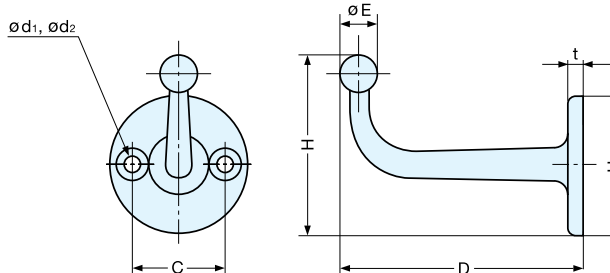

HOOK

EL

Material	Finish
304 Stainless Steel	Mirror

Item No.	D	H	H ₁	t	t ₁	W	C ₁	C ₂	d ₁	d ₂	Load Capacity (kg)	Weight (g)	Box (pcs)	Carton (pcs)	Screw
EL-25	26 (1-1/32")	40 (1-37/64")	19	5.5	4	12	5	12	3	6	20 (44 lbs)	19	30	300	2.7×16
EL-30	32 (1-17/64")	54.5 (2-9/64")	25	6	5	15	6	16	4	8	20 (44 lbs)	32	20	200	3.8×20

HOOK

EP

Material	Finish
304 Stainless Steel	Mirror

Item No.	D	W	H	H ₁	H ₂	t	t ₁	C	d ₁	d ₂	Load Capacity (kg)	Weight (g)	Box (pcs)	Carton (pcs)	Screw
EP-25	25 (63/64")	28	25 (63/64")	12	19	4	5	18	3	6	20 (44 lbs)	16	30	300	2.7×16
EP-40	32 (1-17/64")	36	33 (1-19/64")	16	25	5	6	22.5	4	8	20 (44 lbs)	31	20	200	3.8×20

HOOK

FC

Material	Finish
304 Stainless Steel	Mirror

Item No.	D	H	H ₁	t	C	d ₁	d ₂	E	Load Capacity (kg)	Weight (g)	Box (pcs)	Carton (pcs)	Screw
FC-50	47 (1-27/32")	37 (1-29/64")	28	3	18.5	3.3	6.5	6.5	10 (22 lbs)	25	40	480	3.1×16
FC-65	65 (2-9/16")	44 (1-47/64")	35	4	22.5	4.2	8	8	12 (26 lbs)	54.5	20	240	3.8×20