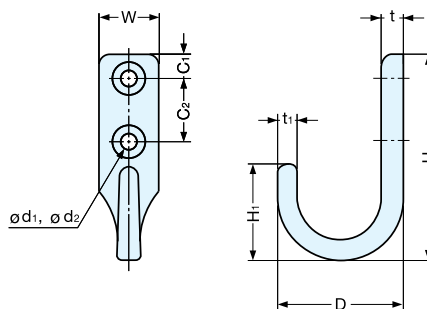

HOOK

EL

Material	Finish
304 Stainless Steel	Mirror

Item No.	D	H	H ₁	t	t ₁	W	C ₁	C ₂	d ₁	d ₂	Load Capacity (kg)	Weight (g)	Box (pcs)	Carton (pcs)	Screw
EL-25	26 (1-1/32")	40 (1-37/64")	19	5.5	4	12	5	12	3	6	20 (44 lbs)	19	30	300	2.7×16
EL-30	32 (1-17/64")	54.5 (2-9/64")	25	6	5	15	6	16	4	8	20 (44 lbs)	32	20	200	3.8×20

HOOK

EP

Material	Finish
304 Stainless Steel	Mirror

Item No.	D	W	H	H ₁	H ₂	t	t ₁	C	d ₁	d ₂	Load Capacity (kg)	Weight (g)	Box (pcs)	Carton (pcs)	Screw
EP-25	25 (63/64")	28	25 (63/64")	12	19	4	5	18	3	6	20 (44 lbs)	16	30	300	2.7×16
EP-40	32 (1-17/64")	36	33 (1-19/64")	16	25	5	6	22.5	4	8	20 (44 lbs)	31	20	200	3.8×20

HOOK

FC

Material	Finish
304 Stainless Steel	Mirror

Item No.	D	H	H ₁	t	C	d ₁	d ₂	E	Load Capacity (kg)	Weight (g)	Box (pcs)	Carton (pcs)	Screw
FC-50	47 (1-27/32")	37 (1-29/64")	28	3	18.5	3.3	6.5	6.5	10 (22 lbs)	25	40	480	3.1×16
FC-65	65 (2-9/16")	44 (1-47/64")	35	4	22.5	4.2	8	8	12 (26 lbs)	54.5	20	240	3.8×20