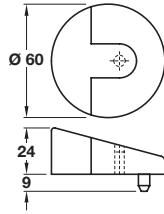

FSB 3816 door stop, floor mounted

- > Low pattern, 24 mm high
- > Single screw fixing
- > Pin prevents turning
- > Stainless steel, plastic buffer
- > Order qty: 1 pc

Finish	Cat. No.
Satin stainless steel	937.60.201

Puck door stop

- > Floor mounting
- > Weight 1.1 kg
- > Due to its heavy weight this door stop requires no fixings
- > Stainless steel with rubber buffer
- > Order qty: 1 pc

Finish	Cat. No.
Satin stainless steel	937.85.600