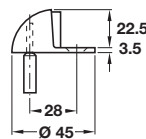

- > With dowel
- > Brass with non-marking black rubber buffer
- > Order qty: 1 pc

937.41.104 REPLACED BY **937.55.124**
937.41.102 REPLACED BY **937.55.122**

Finish	Cat. No.
Satin chrome-plated	937.55.124
Polished chrome-plated	937.55.122