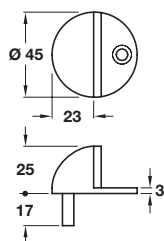

- > Floor fixing
- > Anti-turn peg
- > Stainless steel with rubber buffer
- > Order qty: 1 pc