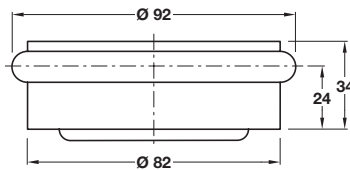

FSB 3816 door stop, floor mounted

- > Low pattern, 24 mm high
- > Single screw fixing
- > Pin prevents turning
- > Stainless steel, plastic buffer
- > Order qty: 1 pc

Finish	Cat. No.
Satin stainless steel	937.60.201

Puck door stop

- > Floor mounting
- > Weight 1.1 kg
- > Due to its heavy weight this door stop requires no fixings
- > Stainless steel with rubber buffer
- > Order qty: 1 pc

Finish	Cat. No.
Satin stainless steel	937.85.600

Startec floor mounted door stop

- > With dowel
- > Brass with non-marking black rubber buffer
- > Order qty: 1 pc

937.41.104 REPLACED BY **937.55.124**
937.41.102 REPLACED BY **937.55.122**

Finish	Cat. No.
Satin chrome-plated	937.55.124
Polished chrome-plated	937.55.122