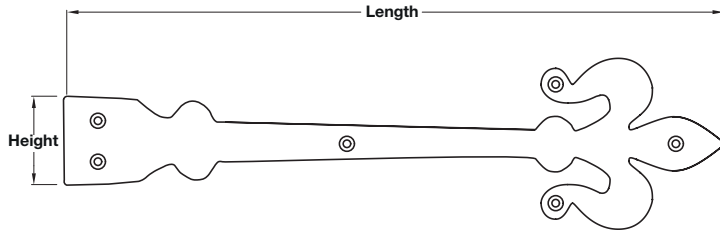

Arrow-type black antique working strap hinge, iron

- > Black powder coated cast iron
- > Order qty: 1 pair

Fixings included ✓

Length x height	Black
390 x 102 mm	926.33.710
460 x 100 mm	926.33.711

Fleur-de-Lys black antique hinge front, iron

- > Black powder coated cast iron
- > Order qty: 1 pair

Fixings included ✓

Hinge front only - order hinge for door separately

Length x height	Black
406 x 50 mm	926.33.720

5

Door Locking and Security: Padlocks and Gate Fittings