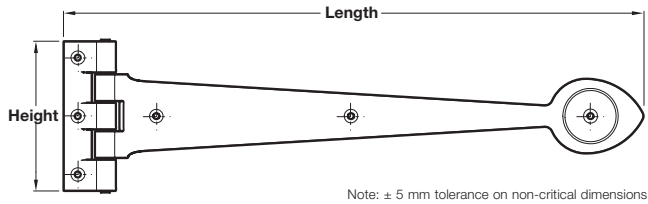

Arrow-type black antique working strap hinge, iron

- > Black powder coated cast iron
- > Order qty: 1 pair

Fixings included ✓

Length x height	Black
390 x 102 mm	926.33.710
460 x 100 mm	926.33.711

Fleur-de-Lys black antique hinge front, iron

- > Black powder coated cast iron
- > Order qty: 1 pair

Fixings included ✓

Hinge front only - order hinge for door separately

Length x height	Black
406 x 50 mm	926.33.720

5

Door Locking and Security: Padlocks and Gate Fittings