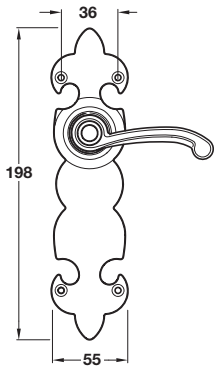

**Fleur-De-Lys black antique lever handles on plate, iron**

Backplates for latch

- > Pair of lever handles on backplates
- > Sprung, for use with standard duty followers
- > To suit doors 35-54 mm thick
- > 8 mm plain square Pitts spindle
- > 5 mm plain spindle also included with bathroom version
- > Black powder coated cast iron
- > Order qty: 1 pair/1 set\*

Backplates for lever lock, standard keyway

Backplates for bathroom lock

Note: ± 5 mm tolerance on non-critical dimensions

Version	Black
<b>Backplate for latch</b>	
Cat. No.	900.99.972
<b>Backplate for lever lock, standard keyway</b>	
Cat. No.	900.99.450
<b>Backplate for bathroom lock*</b>	
Cat. No.	900.99.452