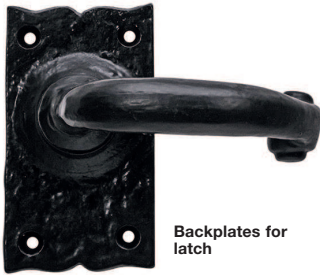

WESSEX black antique lever handles on plate, iron

Backplates for latch

- > Pair of lever handles on backplates
- > Sprung, for use with standard duty followers
- > To suit doors 35-54 mm thick
- > 8 mm plain square Pitts spindle
- > 5 mm plain spindle also included with bathroom version
- > Black powder coated cast iron
- > Order qty: 1 pair/1 set*

Backplates for lever lock, standard keyway

Backplates for bathroom lock

Note: ± 5 mm tolerance on non-critical dimensions

Version	Black
Backplate for latch	
Cat. No.	900.99.447
Backplate for lever lock, standard keyway	
Cat. No.	900.99.448
Backplate for bathroom lock*	
Cat. No.	900.99.449