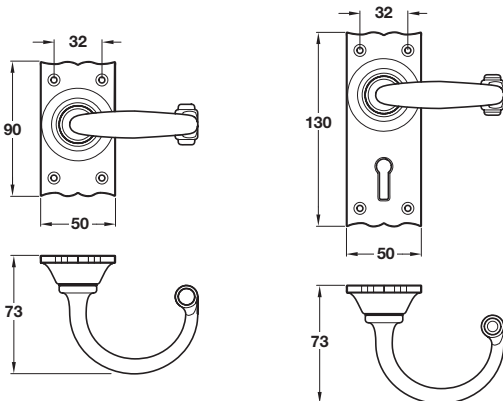

WESSEX black antique lever handles on plate, iron

Backplates for latch

- > Pair of lever handles on backplates
- > Sprung, for use with standard duty followers
- > To suit doors 35-54 mm thick
- > 8 mm plain square Pitts spindle
- > 5 mm plain spindle also included with bathroom version
- > Black powder coated cast iron
- > Order qty: 1 pair/1 set*

Backplates for lever lock, standard keyway

Backplates for bathroom lock

Note: ± 5 mm tolerance on non-critical dimensions

Version	Black
Backplate for latch	
Cat. No.	900.99.447
Backplate for lever lock, standard keyway	
Cat. No.	900.99.448
Backplate for bathroom lock*	
Cat. No.	900.99.449