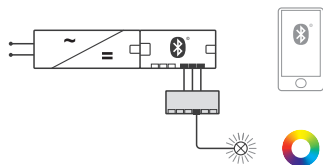

### Loox5 multi-white adapter for Häfele Connect Mesh 6-way distributor

- > For connecting multi-white lights to the Häfele Connect Mesh 6-way distributor
- > Dim (L x W X H): 70 x 30 x 14 mm
- > Number of connections:
  - 2x input port with plug, monochromatic
  - 6x output ports device sockets, multi-white
- > Supplied with: 1 distributor with 80 mm lead
- > Black plastic
- > Order qty: 1 pc

### Loox5 RGB adapter for Häfele Connect Mesh 6-way distributor

- > For connecting RGB lights to the Häfele Connect Mesh 6-way distributor
- > Dim (L x W X H): 70 x 30 x 14 mm
- > Number of connections:
  - 1x input port with plug, monochromatic
  - 6x output ports device sockets, RGB
- > Supplied with: 1 distributor with 80 mm lead
- > Black plastic
- > Order qty: 1 pc