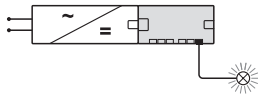

Loox5 12V/24V Box to box 6-way distributor with switching function

1 switch controls all output ports

! Ensure maximum connected wattage is not exceeded

- > With switching function; one switch controls all output ports
- > Dimensions (L x W x H): 120 x 50 x 16 mm
- > Number of connections:
 - 1x input port with box to box plug
 - 1x output port with box to box socket
 - 1x input port switch socket
 - 6x output ports device sockets
- > Black plastic
- > Order qty: 1 pc

5 12V **5** 24V

Voltage	Max. connected wattage	Cat. No.
12V	60W	833.95.748
24V	90W	833.77.833

5

Lighting: Loox5 LED

Loox5 12V/24V Box to box 6-way distributor without switching function

! Ensure maximum connected wattage is not exceeded

- > Without switching function
- > Dimensions (L x W x H): 130 x 50 x 16 mm
- > Number of connections:
 - 1x input port with box to box plug
 - 1x output port with box to box socket
 - 6x output ports device sockets
- > Black plastic
- > Order qty: 1 pc

! Ensure maximum connected wattage is not exceeded

- > Without switching function, can also be connected to box to box 6-way distributor
- > Dimensions (L x W x H): 70 x 30 x 14 mm
- > Number of connections:
 - 1x input port with box to box plug
 - 1x output port with box to box socket
 - 6x output ports device sockets
- > Black plastic
- > Order qty: 1 pc