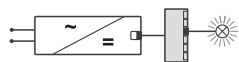

- > Without switching function
- > Dimensions (L x W x H): 130 x 50 x 16 mm
- > Number of connections:
 - 1x input port with box to box plug
 - 1x output port with box to box socket
 - 6x output ports device sockets
- > Black plastic
- > Order qty: 1 pc

5 12V **5** 24V

Voltage	Max. connected wattage	Cat. No.
12V	60W	833.95.747
24V	90W	833.77.832

Loox5 12V/24V 6-way distributor without switching function

Can also be connected to box to box 6-way distributor

! Ensure maximum connected wattage is not exceeded

- > Without switching function, can also be connected to box to box 6-way distributor
- > Dimensions (L x W x H): 70 x 30 x 14 mm
- > Number of connections:
 - 1x input port with box to box plug
 - 1x output port with box to box socket
 - 6x output ports device sockets
- > Black plastic
- > Order qty: 1 pc