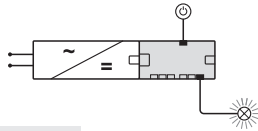

LOOX5 12V/24V DISTRIBUTORS

The connection of the distributors with the driver can be done using a box to box plug-in connection or an extension lead. Any number of distributors can be connected to the driver but maximum wattage must be strictly observed.

Loox5 12V/24V Box to box 6-way distributor with switching function

1 switch controls all output ports

! Ensure maximum connected wattage is not exceeded

- > With switching function; one switch controls all output ports
- > Dimensions (L x W x H): 120 x 50 x 16 mm
- > Number of connections:
 - 1x input port with box to box plug
 - 1x output port with box to box socket
 - 1x input port switch socket
 - 6x output ports device sockets
- > Black plastic
- > Order qty: 1 pc

- > Without switching function
- > Dimensions (L x W x H): 130 x 50 x 16 mm
- > Number of connections:
 - 1x input port with box to box plug
 - 1x output port with box to box socket
 - 6x output ports device sockets
- > Black plastic
- > Order qty: 1 pc

! Ensure maximum connected wattage is not exceeded

- > Without switching function, can also be connected to box to box 6-way distributor
- > Dimensions (L x W x H): 70 x 30 x 14 mm
- > Number of connections:
 - 1x input port with box to box plug
 - 1x output port with box to box socket
 - 6x output ports device sockets
- > Black plastic
- > Order qty: 1 pc