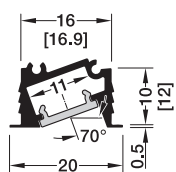

Loox 1106 aluminium profile, 16.9 mm depth, for Loox LED flexible strip lights, recess mounting

Routing dimensions

- > Order profile and end caps separately
- > Asymmetric light distribution
- > For recess mounting
- > With white opal plastic diffuser, 70-80% transmittance
- > Diffuser width: 11 mm
- > End caps for screw fixing with cable outlet
- > Anodised aluminium profile
- > Order qty:
  - Profile: 1 pc
  - End caps: 1 set - includes 10 pcs (5 pairs) with screws