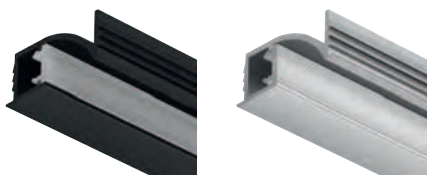

Routing dimensions

- > Asymmetric light distribution
- > For recess mounting
- > With white opal plastic diffuser, 70-80% transmittance
- > Diffuser width: 8 mm
- > Anodised aluminium profile
- > Order qty: 1 pc

Profile 1107 is only suitable for LED flexible strip lights with max. 5 mm width

Colour	Black	Silver coloured
Length 3000 mm	833.95.731	833.95.730