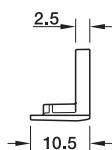

The diffuser creates a uniform light. If required, please order alternative diffusers in black opal or transparent separately, shown on page 5.185

Colour	Black	Silver coloured
Length 3000 mm	833.95.729	833.95.728
Please order end caps separately:		
End caps (1 set = 10 pcs)	833.95.773	833.95.772