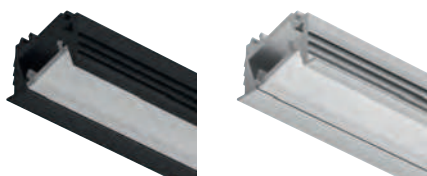

Loox 1106 aluminium profile, 16.9 mm depth, for Loox LED flexible strip lights, recess mounting

Routing dimensions

- > Order profile and end caps separately
- > Asymmetric light distribution
- > For recess mounting
- > With white opal plastic diffuser, 70-80% transmittance
- > Diffuser width: 11 mm
- > End caps for screw fixing with cable outlet
- > Anodised aluminium profile
- > Order qty:
  - Profile: 1 pc
  - End caps: 1 set - includes 10 pcs (5 pairs) with screws

The diffuser creates a uniform light. If required, please order alternative diffusers in black opal or transparent separately, shown on page 5.185

Colour	Black	Silver coloured
Length 3000 mm	833.95.729	833.95.728
Please order end caps separately:		
End caps (1 set = 10 pcs)	833.95.773	833.95.772