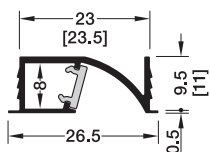

Routing dimensions

- > Asymmetric light distribution
- > For recess mounting
- > With white opal plastic diffuser, 70-80% transmittance
- > Diffuser width: 8 mm
- > Anodised aluminium profile
- > Order qty: 1 pc

Profile 1107 is only suitable for LED flexible strip lights with max. 5 mm width

Colour	Black	Silver coloured
Length 3000 mm	833.95.731	833.95.730