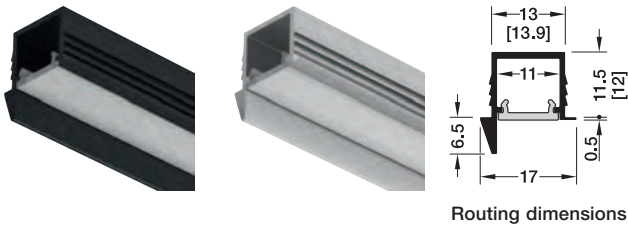

Loox 1105 aluminium profile, 11.5 mm depth, for Loox LED flexible strip lights, recess mounting

- > Order profile and end caps separately
- > Asymmetric light distribution
- > For recess mounting
- > With white opal plastic diffuser, 70-80% transmittance
- > Diffuser width: 11 mm
- > End caps for screw fixing with cable outlet
- > Anodised aluminium profile
- > Order qty:
 - Profile: 1 pc
 - End caps: 1 set - includes 10 pcs (5 pairs)

Routing dimensions

End caps

- Anti-glare shield - Asymmetric distribution allows for a glare-free light source
- The diffuser creates a uniform light. LED points are invisible from 120 LEDs/m. If required, please order alternative diffusers in black opal or transparent separately, shown below

- > For recess mounting
- > Length 3000 mm
- > Plastic
- > Order qty: 1 pc

- The white diffuser creates a uniform light. The LED points are invisible from 120 LEDs/m. When using the black diffuser, LED points may be visible. LED points are always visible when the transparent diffuser is used.

Width	Transmittance	8 mm	11 mm	13 mm
Transparent	approx. 90%	-	833.95.757	-
White	70-80%	833.95.754	833.95.755	833.95.756
Black	approx. 20%	833.95.758	833.95.759	833.95.760

TCH DESIGN 2020. © Häfele U.K. Ltd 2020. Dimensional data not binding. We reserve the right to alter specifications without notice.