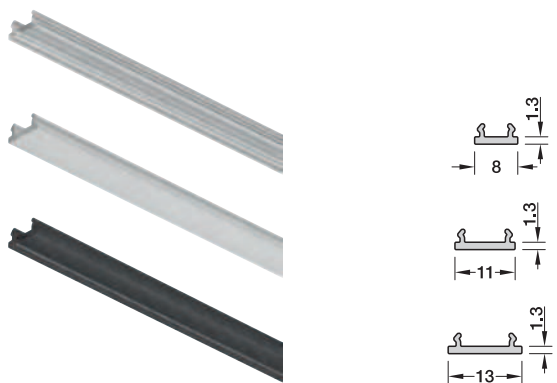

Loox 1105 aluminium profile, 11.5 mm depth, for Loox LED flexible strip lights, recess mounting

- > Order profile and end caps separately
- > Asymmetric light distribution
- > For recess mounting
- > With white opal plastic diffuser, 70-80% transmittance
- > Diffuser width: 11 mm
- > End caps for screw fixing with cable outlet
- > Anodised aluminium profile
- > Order qty:
 - Profile: 1 pc
 - End caps: 1 set - includes 10 pcs (5 pairs)

Routing dimensions

End caps

- Anti-glare shield - Asymmetric distribution allows for a glare-free light source
- The diffuser creates a uniform light. LED points are invisible from 120 LEDs/m. If required, please order alternative diffusers in black opal or transparent separately, shown below

Colour	Black	Silver coloured
Length 3000 mm	833.95.727	833.95.726
Please order end caps separately:		
End caps (1 set = 10 pcs)	833.95.771	833.95.770

Loox replacement diffuser profile for 1103 / 1104 / 1105 / 1106 and 2101 / 2102 / 2103 / 2104 aluminium profiles

- > For recess mounting
- > Length 3000 mm
- > Plastic
- > Order qty: 1 pc

- The white diffuser creates a uniform light. The LED points are invisible from 120 LEDs/m. When using the black diffuser, LED points may be visible. LED points are always visible when the transparent diffuser is used.