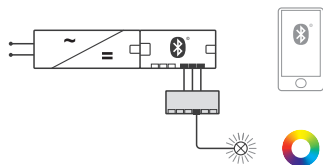

Loox5 multi-white adapter for Häfele Connect Mesh 6-way distributor

- > For connecting multi-white lights to the Häfele Connect Mesh 6-way distributor
- > Dim (L x W X H): 70 x 30 x 14 mm
- > Number of connections:
 - 2x input port with plug, monochromatic
 - 6x output ports device sockets, multi-white
- > Supplied with: 1 distributor with 80 mm lead
- > Black plastic
- > Order qty: 1 pc

5 12V 5 24V

1 multi-white adapter occupies 2 output ports at the 6-way distributor

Voltage	Max. connected wattage	Cat. No.
12V	60W	833.95.745
24V	90W	833.77.830

Loox5 RGB adapter for Häfele Connect Mesh 6-way distributor

- > For connecting RGB lights to the Häfele Connect Mesh 6-way distributor
- > Dim (L x W X H): 70 x 30 x 14 mm
- > Number of connections:
 - 1x input port with plug, monochromatic
 - 6x output ports device sockets, RGB
- > Supplied with: 1 distributor with 80 mm lead
- > Black plastic
- > Order qty: 1 pc