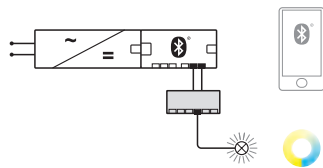

HÄFELE CONNECT MESH ADAPTERS

For connecting lights to the Häfele Connect Mesh 6-way distributors: Select adapter according to type of lights being used, whether multi-white, RGB or electrically operated fittings such as the Häfele TV lift or eDrive for Free flap fittings.

Loox5 multi-white adapter for Häfele Connect Mesh 6-way distributor

- > For connecting multi-white lights to the Häfele Connect Mesh 6-way distributor
- > Dim (L x W X H): 70 x 30 x 14 mm
- > Number of connections:
 - 2x input port with plug, monochromatic
 - 6x output ports device sockets, multi-white
- > Supplied with: 1 distributor with 80 mm lead
- > Black plastic
- > Order qty: 1 pc

- > For connecting RGB lights to the Häfele Connect Mesh 6-way distributor
- > Dim (L x W X H): 70 x 30 x 14 mm
- > Number of connections:
 - 1x input port with plug, monochromatic
 - 6x output ports device sockets, RGB
- > Supplied with: 1 distributor with 80 mm lead
- > Black plastic
- > Order qty: 1 pc

5 12V 5 24V

1 RGB adapter occupies 3 output ports at the 6-way distributor

Socket	Max. connected wattage	Cat. No.
12V	60W	833.95.746
24V	90W	833.77.831

Häfele Connect Mesh adapter for electrically operated fittings