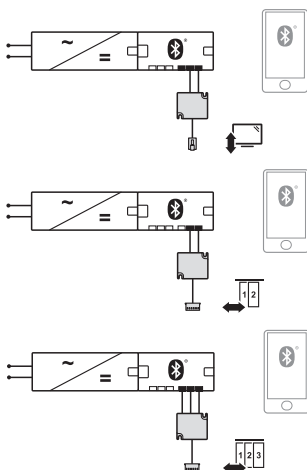

Loox5 multi-white adapter for Häfele Connect Mesh 6-way distributor

- > For connecting multi-white lights to the Häfele Connect Mesh 6-way distributor
- > Dim (L x W X H): 70 x 30 x 14 mm
- > Number of connections:
 - 2x input port with plug, monochromatic
 - 6x output ports device sockets, multi-white
- > Supplied with: 1 distributor with 80 mm lead
- > Black plastic
- > Order qty: 1 pc

- > For connecting RGB lights to the Häfele Connect Mesh 6-way distributor
- > Dim (L x W X H): 70 x 30 x 14 mm
- > Number of connections:
 - 1x input port with plug, monochromatic
 - 6x output ports device sockets, RGB
- > Supplied with: 1 distributor with 80 mm lead
- > Black plastic
- > Order qty: 1 pc

5 12V 5 24V

1 RGB adapter occupies 3 output ports at the 6-way distributor

Socket	Max. connected wattage	Cat. No.
12V	60W	833.95.746
24V	90W	833.77.831

Häfele Connect Mesh adapter for electrically operated fittings

- > For connecting electrically operated fittings to the Häfele Connect Mesh 6-way distributor
- > Supplied with: 1 distributor
- > Order qty: 1 pc

5 12V

Type	Number of connections	Cat. No.
TV lift adapter	2 output ports	850.00.057
eDrive 2 doors adapter	2 output ports	850.00.058
eDrive 3 doors adapter	3 output ports	850.00.059