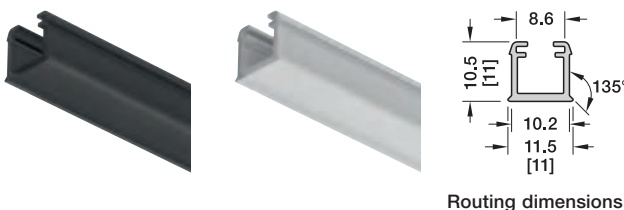

Loox 1102 plastic profile, recess mounting, for Loox LED 5 mm width flexible strip lights

- > For recess mounting
- > Transmittance:
Black: approx. 20%
White opal: 70-80%
- > Plastic
- > Order qty: 1 pc

Routing dimensions

Profile 1102 is only suitable for LED flexible strip lights with max. 5 mm width

Colour	Black	White
Length 3000 mm	833.95.741	833.95.740

Loox 1101 plastic profile, recess mounting, for Loox LED 8 mm width flexible strip lights

- > For recess mounting
- > Transmittance:
Black: approx. 20%
White opal: 70-80%
- > Plastic
- > Order qty: 1 pcs

Routing dimensions

Profile 1101 is only suitable for LED flexible strip lights with a width of precisely 8 mm

Colour	Black	White
Length 3000 mm	833.72.899	833.72.898

- > Usable for LED strip lights up to max. 9.6 W/m
- > The diffuser creates a uniform light, the LED points in the white version are invisible from 120 LEDs/m