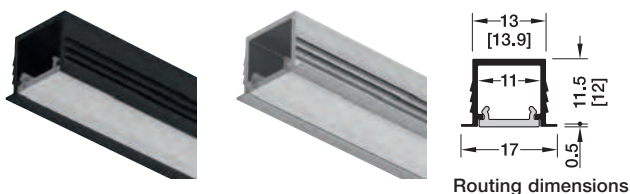

LOOX ALUMINIUM PROFILES FOR RECESS MOUNTING

Loox profiles 1103, 1104 and 1105 include a white opal diffuser which creates a uniform light. The LED points are invisible from 120 LEDs/m. Profile 1105 also includes an anti-glare shield. Order alternative diffusers in black opal or transparent separately.

Loox 1104 aluminium profile, 11.5 mm depth, for Loox LED flexible strip lights, recess mounting

5

Lighting: Loox Profiles

Routing dimensions

- > Order profile and end caps separately
- > For recess mounting
- > With white opal plastic diffuser, 70-80% transmittance
- > Diffuser width: 8 mm
- > End caps with cable outlet
- > Anodised aluminium profile
- > Order qty:
Profile: 1 pc
End caps: 1 set - includes 10 pcs (5 pairs)

End caps

Profile 1104 is only suitable for LED flexible strip lights with max. 5 mm width

Colour	Black	Silver coloured
Length 3000 mm	833.95.725	833.95.724
Please order end caps separately:		
End caps (1 set = 10 pcs)	833.95.769	833.95.768

Loox 1103 aluminium profile, 11.5 mm depth, for Loox LED flexible strip lights, recess mounting

Routing dimensions

- > Order profile and end caps separately
- > For recess mounting
- > With white opal plastic diffuser
- > Diffuser width: 11 mm
- > End caps with cable outlet
- > Anodised aluminium profile
- > Order qty:
Profile: 1 pc
End caps: 1 set - includes 10 pcs (5 pairs)