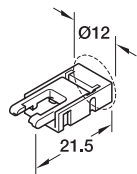

## Loox5 12V/24 driver to light lead, LED strip light monochromatic, 8 mm

12V version

24V version

- > Current carrying capacity: Max 5 A
- > Clip width: 10 mm
- > Supplied with: 1x lead plug/clip
- > Plastic
- > Order qty: 1 pc

## Interconnecting lead, LED strip light monochromatic, 8 mm

- > Current carrying capacity: Max 5 A
- > Clip width: 10 mm
- > Supplied with: 1x lead clip/clip
- > Plastic
- > Order qty: 1 pc

Length	Cat. No.
50 mm	833.89.191
500 mm	833.89.192
2000 mm	833.89.193

## Clip connector, LED strip light monochromatic, 8 mm

- > Current carrying capacity: Max 5 A
- > Clip width: 10 mm
- > Supplied with: 1x clip connector
- > Plastic
- > Order qty: 1 pc

Length	Cat. No.
33.5 m	833.89.206

## Corner clip connector, LED strip light monochromatic, 8 mm

- > Current carrying capacity: Max 5 A
- > Supplied with: 1x corner connector
- > Plastic
- > Order qty: 1 pc

Length	Width	Cat. No.
24 mm	24 mm	833.89.187