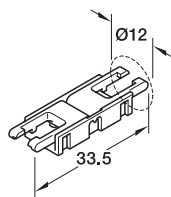

## Interconnecting lead, LED strip light monochromatic, 8 mm

- > Current carrying capacity: Max 5 A
- > Clip width: 10 mm
- > Supplied with: 1x lead clip/clip
- > Plastic
- > Order qty: 1 pc

Length	Cat. No.
50 mm	833.89.191
500 mm	833.89.192
2000 mm	833.89.193

## Clip connector, LED strip light monochromatic, 8 mm

- > Current carrying capacity: Max 5 A
- > Clip width: 10 mm
- > Supplied with: 1x clip connector
- > Plastic
- > Order qty: 1 pc

Length	Cat. No.
33.5 m	833.89.206

## Corner clip connector, LED strip light monochromatic, 8 mm

- > Current carrying capacity: Max 5 A
- > Supplied with: 1x corner connector
- > Plastic
- > Order qty: 1 pc

Length	Width	Cat. No.
24 mm	24 mm	833.89.187