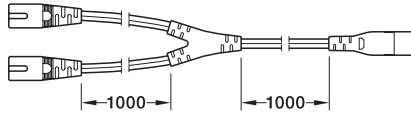

## Loox extension leads, socket at cable: C7

Extension lead

- > For Loox mains lead
- > Voltage: 250V
- > Length: 2000 mm
- > Black plastic
- > Order qty: 1 pc

Y-extension lead

Type	Cat. No.
Extension	833.89.220
Y-extension	833.89.217