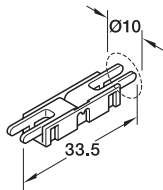

Loox5 interconnecting lead, LED strip light monochromatic, 5 mm

- > Current carrying capacity: Max 3.5 A
- > Clip width: 7 mm
- > Supplied with: 1x interconnecting lead clip/clip
- > Plastic
- > Order qty: 1 pc

Length	Cat. No.
50 mm	833.89.194
500 mm	833.89.195
2000 mm	833.89.196

Loox5 clip connector, LED strip light monochromatic, 5 mm

- > Current carrying capacity: Max 3.5 A
- > Clip width: 7 mm
- > Supplied with: 1x clip connector
- > Plastic
- > Order qty: 1 pc

Length	Cat. No.
33.5 m	833.89.207

Loox5 corner clip connector, LED strip light monochromatic, 5 mm

- > Current carrying capacity: Max 3.5 A
- > Supplied with: 1x corner connector
- > Plastic
- > Order qty: 1 pc

Length	Width	Cat. No.
21 mm	21 mm	833.89.190

5

Lighting: Loox5 LED

TOH DESIGN 2020. © Hafele U.K. Ltd 2020. Dimensional data not binding. We reserve the right to alter specifications without notice.