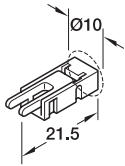

Loox5 12V/24 lead, LED strip light monochromatic, 5 mm

- > Current carrying capacity: Max 3.5 A
- > Clip width: 7 mm
- > Supplied with: 1x lead plug/clip
- > Plastic
- > Order qty: 1 pc

5 12V **5** 24V

Voltage	Length	Cat. No.
12V	2000 mm	833.95.705
24V	2000 mm	833.95.711

Loox5 interconnecting lead, LED strip light monochromatic, 5 mm

- > Current carrying capacity: Max 3.5 A
- > Clip width: 7 mm
- > Supplied with: 1x interconnecting lead clip/clip
- > Plastic
- > Order qty: 1 pc

Length	Cat. No.
50 mm	833.89.194
500 mm	833.89.195
2000 mm	833.89.196

Loox5 clip connector, LED strip light monochromatic, 5 mm

- > Current carrying capacity: Max 3.5 A
- > Clip width: 7 mm
- > Supplied with: 1x clip connector
- > Plastic
- > Order qty: 1 pc

Length	Cat. No.
33.5 m	833.89.207

Loox5 corner clip connector, LED strip light monochromatic, 5 mm

- > Current carrying capacity: Max 3.5 A
- > Supplied with: 1x corner connector
- > Plastic
- > Order qty: 1 pc