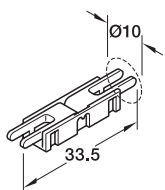

## Loox5 interconnecting lead, LED strip light monochromatic, 5 mm

- > Current carrying capacity: Max 3.5 A
- > Clip width: 7 mm
- > Supplied with: 1x interconnecting lead clip/clip
- > Plastic
- > Order qty: 1 pc

Length	Cat. No.
50 mm	833.89.194
500 mm	833.89.195
2000 mm	833.89.196

## Loox5 clip connector, LED strip light monochromatic, 5 mm

- > Current carrying capacity: Max 3.5 A
- > Clip width: 7 mm
- > Supplied with: 1x clip connector
- > Plastic
- > Order qty: 1 pc

Length	Cat. No.
33.5 m	833.89.207

## Loox5 corner clip connector, LED strip light monochromatic, 5 mm

- > Current carrying capacity: Max 3.5 A
- > Supplied with: 1x corner connector
- > Plastic
- > Order qty: 1 pc

Length	Width	Cat. No.
21 mm	21 mm	833.89.190