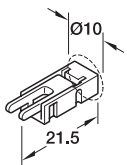

## Loox5 12V/24 lead, LED strip light monochromatic, 5 mm

- > Current carrying capacity: Max 3.5 A
- > Clip width: 7 mm
- > Supplied with: 1x lead plug/clip
- > Plastic
- > Order qty: 1 pc

**5** 12V **5** 24V

## Loox5 interconnecting lead, LED strip light monochromatic, 5 mm

- > Current carrying capacity: Max 3.5 A
- > Clip width: 7 mm
- > Supplied with: 1x interconnecting lead clip/clip
- > Plastic
- > Order qty: 1 pc

## Loox5 clip connector, LED strip light monochromatic, 5 mm

- > Current carrying capacity: Max 3.5 A
- > Clip width: 7 mm
- > Supplied with: 1x clip connector
- > Plastic
- > Order qty: 1 pc

Length	Cat. No.
33.5 m	833.89.207

## Loox5 corner clip connector, LED strip light monochromatic, 5 mm

- > Current carrying capacity: Max 3.5 A
- > Supplied with: 1x corner connector
- > Plastic
- > Order qty: 1 pc

Length	Width	Cat. No.
21 mm	21 mm	833.89.190