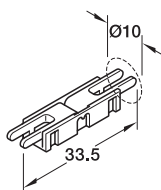

Loox5 interconnecting lead, LED strip light monochromatic, 5 mm

- > Current carrying capacity: Max 3.5 A
- > Clip width: 7 mm
- > Supplied with: 1x interconnecting lead clip/clip
- > Plastic
- > Order qty: 1 pc

Length	Cat. No.
50 mm	833.89.194
500 mm	833.89.195
2000 mm	833.89.196

Loox5 clip connector, LED strip light monochromatic, 5 mm

- > Current carrying capacity: Max 3.5 A
- > Clip width: 7 mm
- > Supplied with: 1x clip connector
- > Plastic
- > Order qty: 1 pc

Length	Cat. No.
33.5 m	833.89.207

Loox5 corner clip connector, LED strip light monochromatic, 5 mm

- > Current carrying capacity: Max 3.5 A
- > Supplied with: 1x corner connector
- > Plastic
- > Order qty: 1 pc

Length	Width	Cat. No.
21 mm	21 mm	833.89.190

5

Lighting: Loox5 LED

TOH DESIGN 2020. © Hafele U.K. Ltd 2020. Dimensional data not binding. We reserve the right to alter specifications without notice.