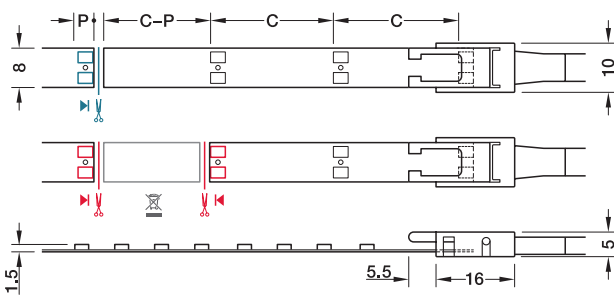

An aluminium profile is recommended for installation of 9.6W/m lights, aluminium profiles are shown from page **5.184**

Loox5 24V LED 3050 flexible strip light, constant current, 8 mm width

- > Equipped with high quality Samsung LEDs
- > For surface mounting, self adhesive, 5 m length
- > Can be shortened every 50 mm
- > Voltage: 24V. Wattage: 48W (9.6W per metre)
- > Dimmable
- > Degree of protection: IP20
- > Lifetime: >70,000 h
- > Width: 8 mm
- > Height: 1.5 mm
- > Lead not included, must be ordered separately
- > White plastic
- > Order qty: 1 pc (roll of 5 m length)

— Cut LED strip light to length (one contact side remains on the remainder piece; reusable)

— Connect LED strip lights (two contact sides required)

C = section length: 50 mm
P = length of contact surface: 3.0 mm

Distance	120°	2700 K	3000 K	4000 K	5000 K
250 mm		2050 Lx	2150 Lx	2205 Lx	2340 Lx
500 mm		890 Lx	930 Lx	990 Lx	1010 Lx
750 mm		490 Lx	520 Lx	545 Lx	550 Lx
1000 mm		305 Lx	325 Lx	335 Lx	340 Lx

The values apply to a strip light length of 1 m

- > Maximum strip length is dependant on driver wattage capacity, shown on page **5.157**
- > Maximum recommended strip light length for optimum visual light output: 9.0 m
- > Lead must be ordered separately, shown on page **5.171**