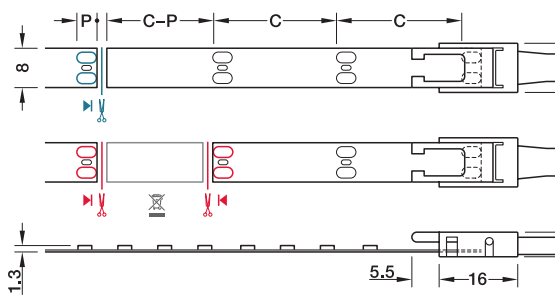

LOOX5 24V LED 3048 FLEXIBLE STRIP LIGHT, MONOCHROME, 8 MM

Loox5 lights are high performance offering more output and can also be remote controlled using the Häfele Connect Mesh system. The 5 m LED 3048 strip light with 600 LEDs and a wattage of 14.4W per metre is ideal for task lighting, illuminating work surfaces or a display area.

An aluminium profile is recommended for installation of 14.4W/m lights, aluminium profiles are shown from page **5.184**

Loox5 24V LED 3048 flexible strip light, 8 mm width

- > Equipped with high quality Samsung LEDs
- > For surface mounting, self adhesive, 5 m length
- > Can be shortened every 50 mm
- > Voltage: 12V. Wattage: 72W (14.4W per metre)
- > Dimmable
- > Degree of protection: IP20
- > Lifetime: >50,000 h
- > Width: 8 mm
- > Height: 1.3 mm
- > Lead not included, must be ordered separately
- > White plastic
- > Order qty: 1 pc (roll of 5 m length)

5

Lighting: Loox5 LED

— Cut LED strip light to length (one contact side remains on the remainder piece; reusable)

— Connect LED strip lights (two contact sides required)

C = section length = 50 mm

P = length of contact surface = 4.0 mm

- > Maximum strip length is dependant on driver wattage capacity, shown on page **5.157**
- > Maximum recommended strip light length for optimum visual light output: 6.2 m
- > Lead must be ordered separately, shown on page **5.171**