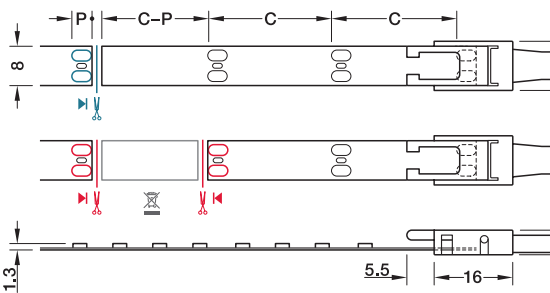

# LOOX5 24V LED 3042 FLEXIBLE STRIP LIGHT, MONOCHROME, 8 MM

Loox5 lights are high performance offering more output and can also be remote controlled using the Häfele Connect Mesh system. The 5 m LED 3042 strip light with 600 high quality Samsung LEDs is ideal for ambient lighting. Can also be recess or surface mounted using aluminium profiles, available to order separately. Can be shortened every 50 mm.

## Loox5 24V LED 3042 flexible strip light, 8 mm width

— Cut LED strip light to length (one contact side remains on the remainder piece; reusable)

— Connect LED strip lights (two contact sides required)

C = section length = 50 mm  
P = length of contact surface = 4.0 mm

Distance	120°			
	2700 K	3000 K	4000 K	5000 K
250 mm	1050 Lx	1090 Lx	1120 Lx	1130 Lx
500 mm	435 Lx	455 Lx	460 Lx	470 Lx
750 mm	240 Lx	245 Lx	260 Lx	260 Lx
1000 mm	145 Lx	150 Lx	155 Lx	160 Lx

The values apply to a strip light length of 1 m

- > Equipped with high quality Samsung LEDs
- > For surface mounting, self adhesive, 5 m length
- > Can be shortened every 50 mm
- > Voltage: 24V. Wattage: 24W (4.8W per metre)
- > Dimmable
- > Degree of protection: IP20
- > Lifetime: >50,000 h
- > Width: 8 mm
- > Height: 1.3 mm
- > Lead not included, must be ordered separately
- > White plastic
- > Order qty: 1 pc (roll of 5 m length)