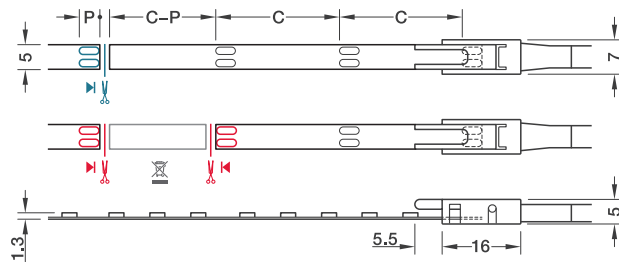

# LOOX5 24V LED 3040 FLEXIBLE STRIP LIGHT MONOCHROME, 5 MM

Loox5 lights are high performance offering more output and can also be remote controlled using the Häfele Connect Mesh system. The LED 3040 strip light is the narrowest strip at just 5 mm wide and has 120 high quality Samsung LEDs per metre, available in either 5 or 15 m lengths. Ideal for ambient lighting and is easy to retrofit due to self adhesive fixing. Can be shortened every 50 mm.

## Loox5 24V LED 3040 flexible strip light, 4.8W/m, 5 mm width

- > Equipped with high quality Samsung LEDs
- > For surface mounting, self adhesive, 5 or 15 m length
- > Can be shortened every 50 mm
- > Voltage: 12V. Wattage: 24W or 72W (4.8W per metre)
- > Dimmable
- > Degree of protection: IP20
- > Lifetime: >50,000 h
- > Width: 5 mm
- > Height: 1.3 mm
- > Lead not included, must be ordered separately
- > White plastic
- > Order qty: 1 pc (roll of 5 or 15 m length)

— Cut LED strip light to length (one contact side remains on the remainder piece; reusable)

— Connect LED strip lights (two contact sides required)

C = section length: 50 mm

P = length of contact surface: 3.0 mm

- > Maximum strip length is dependant on driver wattage capacity, shown on page 5.157
- > Maximum recommended strip light length for optimum visual light output: 8.0 m
- > Lead must be ordered separately, shown on page 5.170