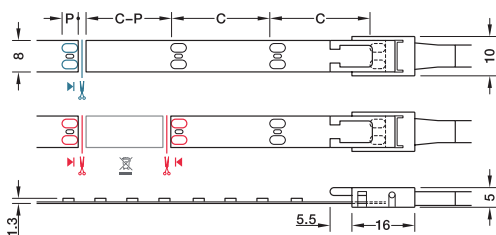

# LOOX5 12V LED 2068 FLEXIBLE STRIP LIGHT, MONOCHROME, 8 MM

Loox5 lights are high performance offering more output and can also be remote controlled using the Häfele Connect Mesh system. The 5 m LED 2068 strip light with 600 LEDs is ideal for direct task lighting to illuminate work spaces or display areas. Corner connectors are available for 90° installation. Can be shortened every 25 mm.

## Loox5 12V LED 2068 flexible strip light, 8 mm width

- > Equipped with high quality Samsung LEDs
- > For surface mounting, self adhesive, 5 m length
- > Can be shortened every 25 mm
- > Voltage: 12V. Wattage: 48W (9.6W per metre)
- > Dimmable
- > Degree of protection: IP20
- > Lifetime: >50,000 h
- > Width: 8 mm
- > Height: 1.3 mm
- > Lead not included, must be ordered separately
- > White plastic
- > Order qty: 1 pc (roll of 5 m length)

5

Lighting: Loox5 LED

— Cut LED strip light to length (one contact side remains on the remainder piece; reusable)

— Connect LED strip lights (two contact sides required)

C = section length = 25 mm

P = length of contact surface = 4.0 mm

Distance	120°			
	2700 K	3000 K	4000 K	5000 K
250 mm	2145 Lx	2250 Lx	2300 Lx	2300 Lx
500 mm	900 Lx	940 Lx	950 Lx	955 Lx
750 mm	480 Lx	505 Lx	510 Lx	515 Lx
1000 mm	300 Lx	310 Lx	320 Lx	320 Lx

The values apply to a strip light length of 1 m