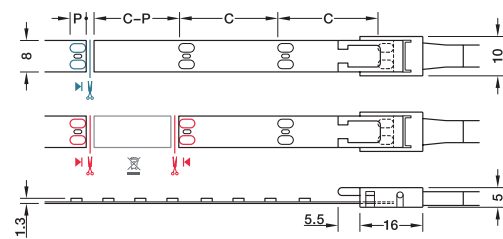

# LOOX5 12V LED 2065 FLEXIBLE STRIP LIGHT, MONOCHROME, 8 MM

Loox5 lights are high performance offering more output and can also be controlled using the Häfele Connect Mesh app system. This 5 m LED 2065 strip light has 600 high quality Samsung LEDs per strip and is ideal for ambient lighting. Self adhesive fixing makes these lights easy to retrofit. Can be shortened every 25 mm.

## Loox5 12V LED 2065 flexible strip light, 8 mm width

— Cut LED strip light to length (one contact side remains on the remainder piece; reusable)

— Connect LED strip lights (two contact sides required)

C = section length = 25 mm  
P = length of contact surface = 4.0 mm

- > Equipped with high quality Samsung LEDs
- > For surface mounting, self adhesive, 5 m length
- > Can be shortened every 25 mm
- > Voltage: 12V. Wattage: 24W (4.8W per metre)
- > Dimmable
- > Degree of protection: IP20
- > Lifetime: >50,000 h
- > Width: 8 mm
- > Height: 1.3 mm
- > Lead not included, must be ordered separately
- > White plastic
- > Order qty: 1 pc (roll of 5 m length)

TCH DESIGN 2020. © Häfele U.K. Ltd 2017. Dimensional data not binding. We reserve the right to alter specifications without notice.

Distance	120°	2700 K	3000 K	4000 K	5000 K
250 mm		1050 Lx	1090 Lx	1120 Lx	1130 Lx
500 mm		435 Lx	455 Lx	460 Lx	470 Lx
750 mm		240 Lx	245 Lx	260 Lx	260 Lx
1000 mm		145 Lx	150 Lx	155 Lx	160 Lx