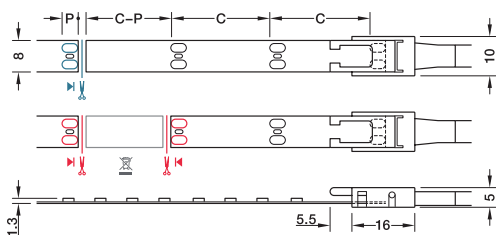

Aluminium profiles are available to order separately, shown from page 5.184

Loox5 12V LED 2062 flexible strip light, 8 mm width

- > Equipped with high quality Samsung LEDs
- > For surface mounting, self adhesive, 5 m length
- > Can be shortened every 50 mm
- > Voltage: 12V. Wattage: 24W (4.8W per metre)
- > Dimmable
- > Degree of protection: IP20
- > Lifetime: >50,000 h
- > Width: 8 mm
- > Height: 1.3 mm
- > Lead not included, must be ordered separately
- > White plastic
- > Order qty: 1 pc (roll of 5 m length)

5

Lighting: Loox5 LED

— Cut LED strip light to length (one contact side remains on the remainder piece; reusable)

— Connect LED strip lights (two contact sides required)

C = section length = 50 mm
P = length of contact surface = 4.0 mm

Distance	120°			
	2700 K	3000 K	4000 K	5000 K
250 mm	1050 Lx	1090 Lx	1120 Lx	1130 Lx
500 mm	435 Lx	455 Lx	460 Lx	470 Lx
750 mm	240 Lx	245 Lx	260 Lx	260 Lx
1000 mm	145 Lx	150 Lx	155 Lx	160 Lx

Output:	2700 K	3000 K	4000 K	5000 K
Light colour:	Warm white		Cool white	
Wattage (W):	4.8W per metre			
Energy efficiency:	A+	A+	A+	A+
Number of diodes:	60 per metre			
Light output (Lm/m):	440	465	490	495
Efficacy (Lm/W):	92	97	102	103
CRI Ra / R9:	>90 / >50			

- > Maximum strip length is dependant on driver wattage capacity, shown on page 5.156
- > Maximum recommended strip light length for optimum visual light output: 6.0 m
- > Lead must be ordered separately, shown on page 5.171