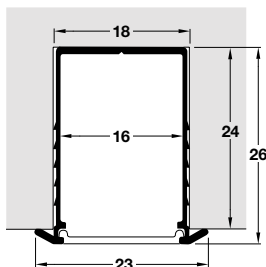

Profile	Milky cover	Frosted cover
2500 mm length	833.72.846	833.72.847
End caps	Order separately	
Silver coloured plastic	833.72.854	

Lighting: Loox Profiles

Loox 1194 aluminium profile, 24 mm depth, for Loox LED flexible strip lights, recess mounting