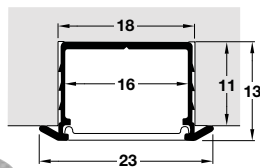

Loox 1190 aluminium profile, 6.5 mm depth, for Loox LED flexible strip lights, recess mounting

End cap
833.72.855

- > Order profile and end caps separately
- > For recess mounting
- > With milky or frosted plastic cover
- > Silver coloured anodised aluminium profile
- > Order qty:
Profile: 1 pc
End caps: 1 pair

Profile	Milky cover	Frosted cover
Length 2500 mm	833.72.844	833.72.845
End caps	Order separately	
Silver coloured plastic	833.72.855	

5

LED points are always visible when this profile is used

Loox 1191 aluminium profile, 11 mm depth, for Loox LED flexible strip lights, recess mounting