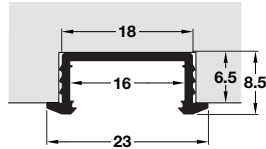

Loox 1190 aluminium profile, 6.5 mm depth, for Loox LED flexible strip lights, recess mounting

End cap
833.72.855

- > Order profile and end caps separately
- > For recess mounting
- > With milky or frosted plastic cover
- > Silver coloured anodised aluminium profile
- > Order qty:
  Profile: 1 pc
  End caps: 1 pair

Profile	Milky cover	Frosted cover
Length 2500 mm	833.72.844	833.72.845
End caps	Order separately	
Silver coloured plastic	833.72.855	

5

LED points are always visible when this profile is used