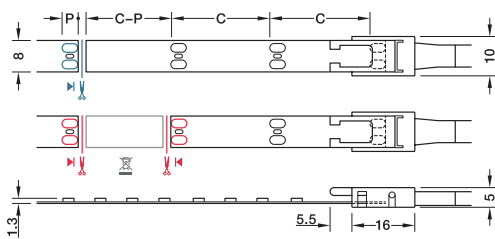

LOOX 12V LED 2062 FLEXIBLE STRIP LIGHT, MONOCHROME, 8 MM

This 5 m LED 2062 strip light has 300 high quality Samsung LEDs per strip and is ideal for ambient lighting. Self adhesive fixing makes these lights easy to retrofit. Corner connectors are available for 90° installation. Can be shortened every 50 mm.

Aluminium profiles are available to order separately, shown from page **5.184**

Loox 12V LED 2062 flexible strip light, 8 mm width

— Cut LED strip light to length (one contact side remains on the remainder piece; reusable)

— Connect LED strip lights (two contact sides required)

C = section length = 50 mm

P = length of contact surface = 4.0 mm

- > Equipped with high quality Samsung LEDs
- > For surface mounting, self adhesive, 5 m length
- > Can be shortened every 50 mm
- > Voltage: 12V. Wattage: 24W (4.8W per metre)
- > Dimmable
- > Degree of protection: IP20
- > Lifetime: >50,000 h
- > Width: 8 mm
- > Height: 1.3 mm
- > With 2.0 m lead with Loox 12V connector
- > White plastic
- > Order qty: 1 pc (roll of 5 m length)

Distance	120°			
	2700 K	3000 K	4000 K	5000 K
250 mm	1050 Lx	1090 Lx	1120 Lx	1130 Lx
500 mm	435 Lx	455 Lx	460 Lx	470 Lx
750 mm	240 Lx	245 Lx	260 Lx	260 Lx
1000 mm	145 Lx	150 Lx	155 Lx	160 Lx

- > Maximum strip length is dependant on driver wattage capacity, shown on page **5.74**
- > Maximum recommended strip light length for optimum visual light output: 6.0 m