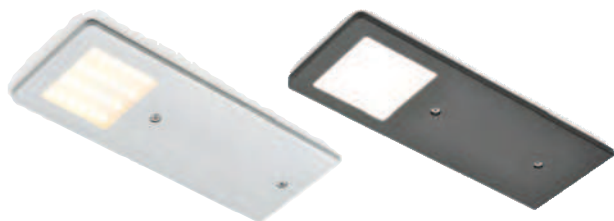

# LOOX5 COMPATIBLE 24V LED POLAR FLAT LIGHT

The Polar light is mounted in a super thin aluminium profile which means you have all the aesthetic appearance of a recessed light but without the work; simple to install by surface mounting and screw fixing.

5

Lighting: Loox5 LED

Loox5 Compatible 24V LED Polar flat downlight, 70 x 190 mm

- > 4 mm flat profile, for surface mounting
- > Screw fixing
- > Voltage: 24V. Wattage: 5W
- > Dimmable
- > Degree of protection: IP20
- > With 2.0 m lead with Loox5 24V connector
- > Aluminium
- > Order qty: 1 pc

**EXTRA  
FLAT**

Output:	3100 K	4000 K
Light colour:	Warm white	Natural white
Wattage (W):	5	5
Energy efficiency:	A++	A++
Number of diodes:	24	24
Light output (Lm):	375	400
Efficacy (Lm/W):	75	80
Colour Rendering Index:	> 80	> 80