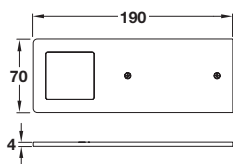

Output:	3100 K	4000 K
Light colour:	Warm white	Natural white
Wattage (W):	5	5
Energy efficiency:	A++	A++
Number of diodes:	24	24
Light output (Lm):	375	400
Efficacy (Lm/W):	75	80
Colour Rendering Index:	> 80	> 80

Distance	70°	3100 K	4000 K
300 mm		1800 Lx	2000 Lx
500 mm		650 Lx	760 Lx

	Finish	3100 K	4000 K
	Silver anodised	833.70.216	833.70.217
	Black	833.70.218	833.70.219

YOU ALSO NEED:

DRIVER
Page 5.157

SWITCH
Page 5.160-166

OPTIONAL ACCESSORIES
Pages 5.158-159, 5.167-168, 5.178-181

TOH DESIGN 2020. © Hafele U.K. Ltd 2020. Dimensional data not binding. We reserve the right to alter specifications without notice.