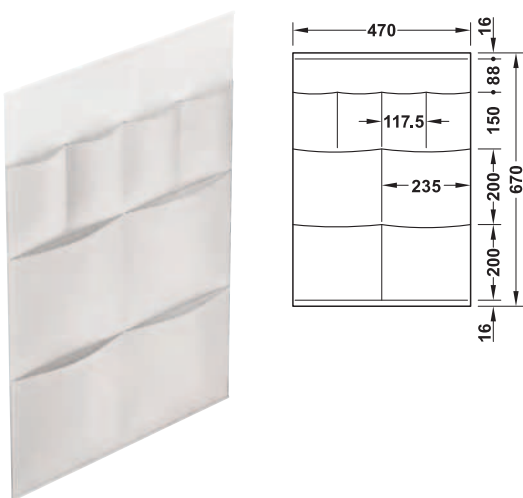

Häfele Dresscode multi-functional pull out

- > For storing ties, belts, scarves, necklaces or similar
- > Protection for sensitive materials provided by Soft Touch coating
- > Easy installation and disassembly without tools
- > With 16 hook elements
- > Single extension
- > Internal installation depth: ≥ 500 mm
- > For plug fitting without tools
- > Powder coated aluminium pull out element, plastic adapter plate
- > Set includes:
 - 1x adapter plate with Häfele Dresscode connectors
 - 1x pull out element
- > Order qty: 1 set

Finish	Cat. No.
Umber grey, RAL 7022	807.06.501
Traffic white, RAL 9016	807.06.701

Häfele Dresscode hanging pocket organiser

- > 8 compartments
- > Can only be used in combination with Häfele Dresscode multi-functional pull out, the hanging pocket organiser is inserted into the groove of the multi-functional pull out from the rear
- > Fabric
- > Order qty: 1 pc