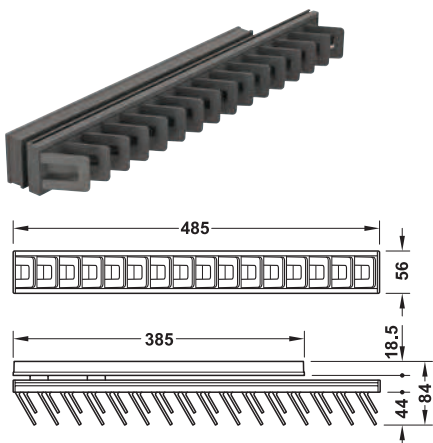

Häfele Dresscode multi-functional pull out

- > For storing ties, belts, scarves, necklaces or similar
- > Protection for sensitive materials provided by Soft Touch coating
- > Easy installation and disassembly without tools
- > With 16 hook elements
- > Single extension
- > Internal installation depth: ≥ 500 mm
- > For plug fitting without tools
- > Powder coated aluminium pull out element, plastic adapter plate
- > Set includes:
 - 1x adapter plate with Häfele Dresscode connectors
 - 1x pull out element
- > Order qty: 1 set

Finish	Cat. No.
Umber grey, RAL 7022	807.06.501
Traffic white, RAL 9016	807.06.701

Häfele Dresscode hanging pocket organiser

- > 8 compartments
- > Can only be used in combination with Häfele Dresscode multi-functional pull out, the hanging pocket organiser is inserted into the groove of the multi-functional pull out from the rear
- > Fabric
- > Order qty: 1 pc

Finish	Cat. No.
White	806.36.700

Most of the products you will find in this catalogue are available within 24 hours. However, to be able to offer the breadth of range in our collection, a small number of products have a longer lead time that is typically around 14 days. Please call 0800 171 2909 for an accurate delivery date when you see this symbol.