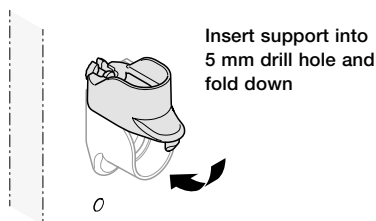

Häfele Dresscode wardrobe rail is shown on page **2.26**

Finish	Cat. No.
Umber grey	803.17.520
Traffic white	803.17.720

Häfele Dresscode hook, straight edged

- > Hook for suspending handbags and scarves on the wardrobe rail
- > For sliding onto straight-edged wardrobe rail
- > Plastic
- > Order qty: 1 pc

Häfele Dresscode wardrobe rail is shown on page **2.26**

Finish	Cat. No.
Umber grey	803.30.500
Traffic white	803.30.700

Häfele Dresscode rail end support, for OVAL wardrobe rails

- > For installation on side panel inside the cabinet or on the Häfele Dresscode aluminium frame system
- > Can be combined with all OVAL wardrobe rails 30 x 15 mm
- > Zinc alloy
- > Order qty: 1 pc (1 pc = 1 pair)

Order reference:
Wardrobe rail length = internal cabinet width - 27 mm

Finish	Cat. No.
Galvanized	803.17.600

Most of the products you will find in this catalogue are available within 24 hours. However, to be able to offer the breadth of range in our collection, a small number of products have a longer lead time that is typically around 14 days. Please call 0800 171 2909 for an accurate delivery date when you see this symbol.