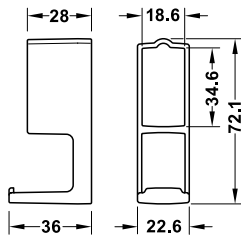

Häfele Dresscode rail end support, straight edged

- > For installation on side panel inside the cabinet or on the Häfele Dresscode aluminium frame system
- > Powder coated zinc alloy
- > Order qty: 1 pc

Häfele Dresscode wardrobe rail is shown on page **2.26**

Finish	Cat. No.
Umber grey	803.17.520
Traffic white	803.17.720

Häfele Dresscode hook, straight edged

- > Hook for suspending handbags and scarves on the wardrobe rail
- > For sliding onto straight-edged wardrobe rail
- > Plastic
- > Order qty: 1 pc

Häfele Dresscode wardrobe rail is shown on page **2.26**

Finish	Cat. No.
Umber grey	803.30.500
Traffic white	803.30.700

Häfele Dresscode rail end support, for OVAL wardrobe rails

- > For installation on side panel inside the cabinet or on the Häfele Dresscode aluminium frame system
- > Can be combined with all OVAL wardrobe rails 30 x 15 mm
- > Zinc alloy
- > Order qty: 1 pc (1 pc = 1 pair)

Order reference:
Wardrobe rail length = internal cabinet width - 27 mm

Finish	Cat. No.
Galvanized	803.17.600

Most of the products you will find in this catalogue are available within 24 hours. However, to be able to offer the breadth of range in our collection, a small number of products have a longer lead time that is typically around 14 days. Please call 0800 171 2909 for an accurate delivery date when you see this symbol.