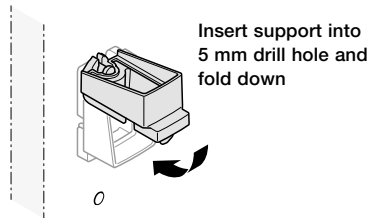

Häfele Dresscode rail end support, straight edged

- > For installation on side panel inside the cabinet or on the Häfele Dresscode aluminium frame system
- > Powder coated zinc alloy
- > Order qty: 1 pc

Häfele Dresscode wardrobe rail is shown on page **2.26**

Finish	Cat. No.
Umber grey	803.17.520
Traffic white	803.17.720

Häfele Dresscode hook, straight edged

- > Hook for suspending handbags and scarves on the wardrobe rail
- > For sliding onto straight-edged wardrobe rail
- > Plastic
- > Order qty: 1 pc

Order reference:
Wardrobe rail length = internal cabinet width - 27 mm

Finish	Cat. No.
Galvanized	803.17.600

Most of the products you will find in this catalogue are available within 24 hours. However, to be able to offer the breadth of range in our collection, a small number of products have a longer lead time that is typically around 14 days. Please call 0800 171 2909 for an accurate delivery date when you see this symbol.