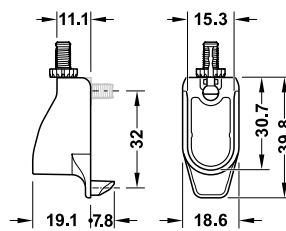

Häfele Dresscode wardrobe rail is shown on page **2.26**

Finish	Cat. No.
Umber grey	803.17.520
Traffic white	803.17.720

Häfele Dresscode hook, straight edged

- > Hook for suspending handbags and scarves on the wardrobe rail
- > For sliding onto straight-edged wardrobe rail
- > Plastic
- > Order qty: 1 pc

Häfele Dresscode wardrobe rail is shown on page **2.26**

Finish	Cat. No.
Umber grey	803.30.500
Traffic white	803.30.700

Häfele Dresscode rail end support, for OVAL wardrobe rails

- > For installation on side panel inside the cabinet or on the Häfele Dresscode aluminium frame system
- > Can be combined with all OVAL wardrobe rails 30 x 15 mm
- > Zinc alloy
- > Order qty: 1 pc (1 pc = 1 pair)

Order reference:
Wardrobe rail length = internal cabinet width - 27 mm

Finish	Cat. No.
Galvanized	803.17.600

Most of the products you will find in this catalogue are available within 24 hours. However, to be able to offer the breadth of range in our collection, a small number of products have a longer lead time that is typically around 14 days. Please call 0800 171 2909 for an accurate delivery date when you see this symbol.