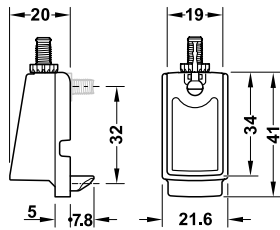

Häfele Dresscode rail end support, straight edged

- > For installation on side panel inside the cabinet or on the Häfele Dresscode aluminium frame system
- > Powder coated zinc alloy
- > Order qty: 1 pc

Häfele Dresscode wardrobe rail is shown on page **2.26**

Finish	Cat. No.
Umber grey	803.17.520
Traffic white	803.17.720

Häfele Dresscode hook, straight edged

- > Hook for suspending handbags and scarves on the wardrobe rail
- > For sliding onto straight-edged wardrobe rail
- > Plastic
- > Order qty: 1 pc

Häfele Dresscode wardrobe rail is shown on page **2.26**

Finish	Cat. No.
Umber grey	803.30.500
Traffic white	803.30.700

Häfele Dresscode rail end support, for OVAL wardrobe rails

- > For installation on side panel inside the cabinet or on the Häfele Dresscode aluminium frame system
- > Can be combined with all OVAL wardrobe rails 30 x 15 mm
- > Zinc alloy
- > Order qty: 1 pc (1 pc = 1 pair)

Order reference:
Wardrobe rail length = internal cabinet width - 27 mm

Finish	Cat. No.
Galvanized	803.17.600

Most of the products you will find in this catalogue are available within 24 hours. However, to be able to offer the breadth of range in our collection, a small number of products have a longer lead time that is typically around 14 days. Please call 0800 171 2909 for an accurate delivery date when you see this symbol.