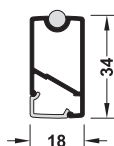

Häfele Dresscode wardrobe rail

- > Can be freely positioned at intervals of 32 mm
- > Easy installation and disassembly without tools
- > Concealed fixing
- > Can be combined with Häfele Loox LED strip lights
- > Can be cut to required size, can be combined with LED strip lights
- > For hooking onto rail end support, straight-edged
- > Powder coated aluminium, plastic
- > Order qty: 1 pc

Straight-edge rail end support and hooks available to order separately, shown on page **2.27**

Length	Umber grey RAL 7022	Traffic white RAL 9016
1200 mm	801.26.501	801.26.701
2500 mm	801.26.502	801.26.702