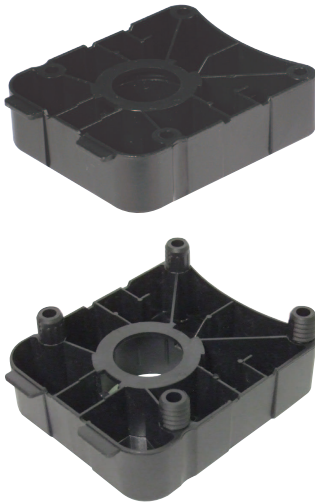

**Plinth foot top section**

- > Screw fixing or press fit
- > Black recycled plastic
- > Order qty: Multiples of 2000 pcs

Fixing	Cat. No.
Screw	637.81.558
Dowel	637.81.559

**Plinth shaft with base**

- > Shaft screws into base
- > Recycled black plastic
- > Order qty: Multiples of 200 or 1500\* pcs

Plinth height	Cat. No.
100 mm	637.81.567
150 mm	637.81.566*

**Plinth foot pack set**

- > Set includes:
  - 4x Plinth shaft with base
  - 2x Plinth panel clip, with screw fixing clip
- > Recycled black plastic - ABS shaft and clip

Plinth height	Cat. No.	Order qty
150 mm	637.81.587	350 sets