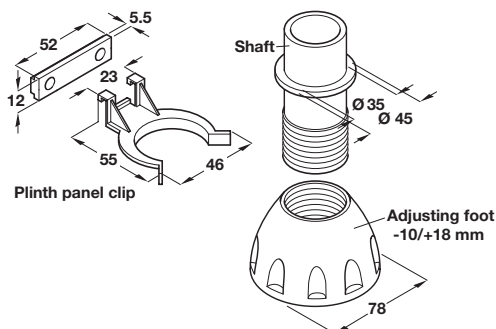

**Plinth foot top section**

- > Screw fixing or press fit
- > Black recycled plastic
- > Order qty: Multiples of 2000 pcs

Fixing	Cat. No.
Screw	637.81.558
Dowel	637.81.559

**Plinth shaft with base**

- > Shaft screws into base
- > Recycled black plastic
- > Order qty: Multiples of 200 or 1500\* pcs

Plinth height	Cat. No.
100 mm	637.81.567
150 mm	637.81.566*

**Plinth foot pack set**

- > Set includes:
  - 4x Plinth shaft with base
  - 2x Plinth panel clip, with screw fixing clip
- > Recycled black plastic - ABS shaft and clip

Plinth height	Cat. No.	Order qty
150 mm	637.81.587	350 sets