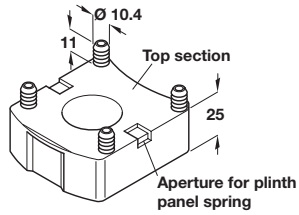

**Plinth foot top section**

- > Screw fixing or press fit
- > Black recycled plastic
- > Order qty: Multiples of 2000 pcs

Fixing	Cat. No.
Screw	637.81.558
Dowel	637.81.559

**Plinth shaft with base**

- > Shaft screws into base
- > Recycled black plastic
- > Order qty: Multiples of 200 or 1500\* pcs

Plinth height	Cat. No.
100 mm	637.81.567
150 mm	637.81.566*

**Plinth foot pack set**

- > Set includes:
  - 4x Plinth shaft with base
  - 2x Plinth panel clip, with screw fixing clip
- > Recycled black plastic - ABS shaft and clip

Plinth height	Cat. No.	Order qty
150 mm	637.81.587	350 sets