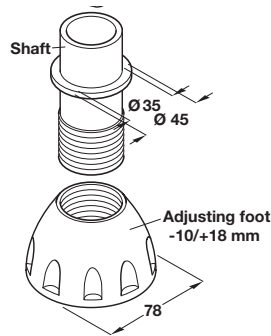

**Plinth foot top section**

- > Screw fixing or press fit
- > Black recycled plastic
- > Order qty: Multiples of 2000 pcs

Fixing	Cat. No.
Screw	637.81.558
Dowel	637.81.559

**Plinth shaft with base**

- > Shaft screws into base
- > Recycled black plastic
- > Order qty: Multiples of 200 or 1500\* pcs

Plinth height	Cat. No.
100 mm	637.81.567
150 mm	637.81.566*

**Plinth foot pack set**

- > Set includes:
  - 4x Plinth shaft with base
  - 2x Plinth panel clip, with screw fixing clip
- > Recycled black plastic - ABS shaft and clip

Plinth height	Cat. No.	Order qty
150 mm	637.81.587	350 sets