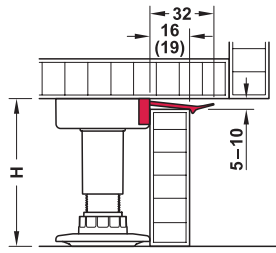

Häfele AXILO™ 78 Plinth holder

- > For fixing the plinth panel
- > For plug fitting into plinth foot, top section
- > Plastic
- > Order qty: 1 pc

Plinth height = H - 5 to 10 mm

Suitable for	Cat. No.
19 mm panel	637.47.490