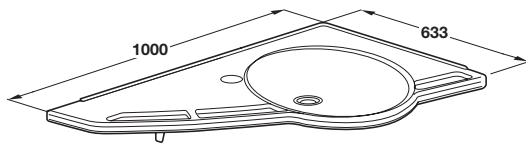

## Support washbasin - fixed version

Left hand version

- > Basin with integrated handle
- > Load carrying capacity 200 kg
- > Made from gel coated composite material, surface treated steel and plastic
- > Order qty: 1 set

Finish	Left hand	Right hand
White	588.49.020	588.49.021

## Cover

- > For covering legs and underside of basin
- > White plastic
- > Order qty: 1 pc

Version	Left hand	Right hand
Basic	588.49.380	588.49.381
Manual	588.49.383	588.49.382

TCH DESIGN 2020. © Häfele U.K. Ltd 2020. Dimensional data not binding. We reserve the right to alter specifications without notice.