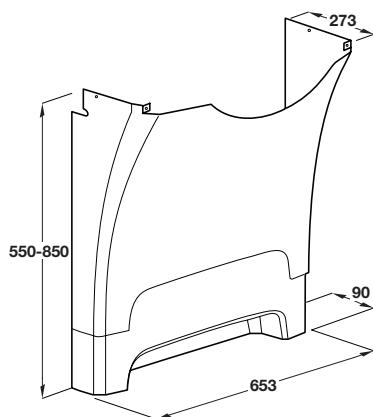

## Support washbasin - fixed version

Left hand version

- > Basin with integrated handle
- > Load carrying capacity 200 kg
- > Made from gel coated composite material, surface treated steel and plastic
- > Order qty: 1 set

Finish	Left hand	Right hand
White	588.49.020	588.49.021

## Cover

- > For covering legs and underside of basin
- > White plastic
- > Order qty: 1 pc

Version	Left hand	Right hand
Basic	588.49.380	588.49.381
Manual	588.49.383	588.49.382

TCH DESIGN 2020. © Häfele U.K. Ltd 2020. Dimensional data not binding. We reserve the right to alter specifications without notice.