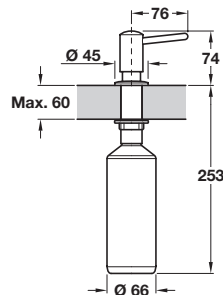

## Grohe Contemporary soap dispenser

- > Height above worktop: 74 mm
- > Ø 30 mm hole cut out required
- > 400 ml capacity
- > Body material: Brass
- > Order qty: 1 pc

5 Year Guarantee

| Finish          | Cat. No.   |
|-----------------|------------|
| Polished chrome | 569.25.260 |

## Grohe Cosmopolitan soap dispenser

Polished chrome

Brushed super steel

- > Height above worktop: 74 mm
- > Ø 30 mm hole cut out required
- > 400 ml capacity
- > Body material: Brass
- > Order qty: 1 pc

## Grohe Authentic Style soap dispenser

- > Height above worktop: 77 mm
- > Ø 30 mm hole cut out required
- > 400 ml capacity
- > Body material: Brass
- > Order qty: 1 pc

5 Year Guarantee

| Finish          | Cat. No.   |
|-----------------|------------|
| Polished chrome | 569.25.280 |