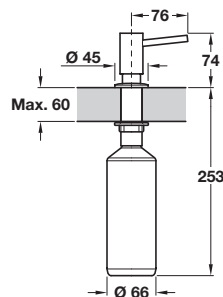

## Grohe Contemporary soap dispenser

- > Height above worktop: 74 mm
- > Ø 30 mm hole cut out required
- > 400 ml capacity
- > Body material: Brass
- > Order qty: 1 pc

5 Year Guarantee

| Finish          | Cat. No.   |
|-----------------|------------|
| Polished chrome | 569.25.260 |

## Grohe Cosmopolitan soap dispenser

Polished chrome

Brushed super steel

- > Height above worktop: 74 mm
- > Ø 30 mm hole cut out required
- > 400 ml capacity
- > Body material: Brass
- > Order qty: 1 pc

## Grohe Authentic Style soap dispenser

- > Height above worktop: 77 mm
- > Ø 30 mm hole cut out required
- > 400 ml capacity
- > Body material: Brass
- > Order qty: 1 pc

5 Year Guarantee

| Finish          | Cat. No.   |
|-----------------|------------|
| Polished chrome | 569.25.280 |