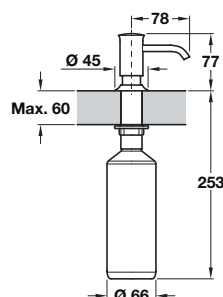

## Grohe Contemporary soap dispenser

- > Height above worktop: 74 mm
- > Ø 30 mm hole cut out required
- > 400 ml capacity
- > Body material: Brass
- > Order qty: 1 pc

5 Year Guarantee

| Finish          | Cat. No.   |
|-----------------|------------|
| Polished chrome | 569.25.260 |

## Grohe Cosmopolitan soap dispenser

Polished chrome

Brushed super steel

- > Height above worktop: 74 mm
- > Ø 30 mm hole cut out required
- > 400 ml capacity
- > Body material: Brass
- > Order qty: 1 pc

## Grohe Authentic Style soap dispenser

- > Height above worktop: 77 mm
- > Ø 30 mm hole cut out required
- > 400 ml capacity
- > Body material: Brass
- > Order qty: 1 pc

5 Year Guarantee

| Finish          | Cat. No.   |
|-----------------|------------|
| Polished chrome | 569.25.280 |