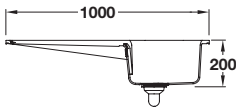

# RANGEMASTER RUSTIC INSET MOUNT

The Rustic sink from Rangemaster offers a crisp, clean farmhouse style sink in both a single and 1.5 bowl format. Suitable for 600 mm base units, this sink is great for everyday use, easy to clean and fully caters for the needs of the enthusiastic chef.

## Rangemaster Rustic single bowl sink

- > Overall size: 1000 x 500 mm
- > Bowl size: 460 x 390 mm
- > Cut-out size: 980 x 480 mm
- > Fire-clay ceramic
- > Waste kit included
- > Order qty: 1 pc

There is a  $\pm 2\%$  tolerance on the dimensions shown for these sinks due to the manufacturing process and the material used

## Rangemaster Rustic 1.5 bowl sink

- > Overall size: 1000 x 500 mm
- > Main bowl size: 360 x 390 mm, second bowl size: 147 x 260 mm
- > Cut-out size: 980 x 480 mm
- > Fire-clay ceramic
- > Waste kit included
- > Order qty: 1 pc