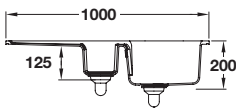

## Rangemaster Rustic single bowl sink

- > Overall size: 1000 x 500 mm
- > Bowl size: 460 x 390 mm
- > Cut-out size: 980 x 480 mm
- > Fire-clay ceramic
- > Waste kit included
- > Order qty: 1 pc

There is a  $\pm 2\%$  tolerance on the dimensions shown for these sinks due to the manufacturing process and the material used

## Rangemaster Rustic 1.5 bowl sink

- > Overall size: 1000 x 500 mm
- > Main bowl size: 360 x 390 mm, second bowl size: 147 x 260 mm
- > Cut-out size: 980 x 480 mm
- > Fire-clay ceramic
- > Waste kit included
- > Order qty: 1 pc