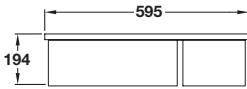

Rangemaster Rustique 1.5 bowl sink

- > Overall size: 595 x 520 mm
- > Main bowl size: 460 x 336 mm, second bowl size: 198 x 140 mm
- > Cut-out size: 575 x 500 mm
- > White fire-clay ceramic
- > Waste kit included
- > Order qty: 1 pc

There is a ± 2% tolerance on the dimensions shown for these sinks due to the manufacturing process and the material used

Small bowl position	Cat. No.
Right	565.63.721

Rangemaster Rustique 1.5 bowl sink

- > Overall size: 595 x 460 mm
- > Main bowl size: 400 x 326 mm, second bowl size: 384 x 172 mm
- > Cut-out size: 575 x 440 mm
- > White fire-clay ceramic
- > Waste kit included
- > Order qty: 1 pc