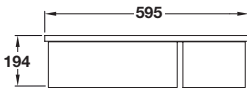

Rangemaster Rustique 1.5 bowl sink

- > Overall size: 595 x 520 mm
- > Main bowl size: 460 x 336 mm, second bowl size: 198 x 140 mm
- > Cut-out size: 575 x 500 mm
- > White fire-clay ceramic
- > Waste kit included
- > Order qty: 1 pc

There is a ± 2% tolerance on the dimensions shown for these sinks due to the manufacturing process and the material used

Small bowl position	Cat. No.
Right	565.63.721

Rangemaster Rustique 1.5 bowl sink

- > Overall size: 595 x 460 mm
- > Main bowl size: 400 x 326 mm, second bowl size: 384 x 172 mm
- > Cut-out size: 575 x 440 mm
- > White fire-clay ceramic
- > Waste kit included
- > Order qty: 1 pc