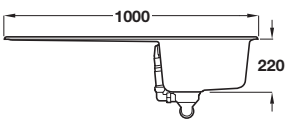

## Rangemaster Amethyst Igneous single bowl sink

- > Overall size: 1000 x 500 mm
- > Bowl size: 482 x 422 mm
- > Cut-out size: 980 x 480 mm
- > Igneous (high-grade acrylic and quartz)
- > Waste kit included
- > Order qty: 1 pc

Finish	Cat. No.
Ash	565.62.521
Crystal white	565.62.721
Dove grey	565.62.821

 Taps are not included with this sink - Tap shown is Aquatrend 1 569.54.220, shown on page **1.459**

## Rangemaster Amethyst Igneous 1.5 bowl sink

- > Overall size: 1000 x 500 mm
- > Main bowl size: 341 x 422 mm, second bowl size: 162 x 301 mm
- > Cut-out size: 980 x 480 mm
- > Igneous (high-grade acrylic and quartz)
- > Waste kit included
- > Order qty: 1 pc