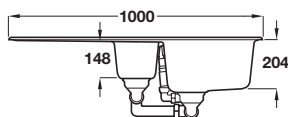

## Rangemaster Amethyst Igneous single bowl sink

- > Overall size: 1000 x 500 mm
- > Bowl size: 482 x 422 mm
- > Cut-out size: 980 x 480 mm
- > Igneous (high-grade acrylic and quartz)
- > Waste kit included
- > Order qty: 1 pc

## Rangemaster Amethyst Igneous 1.5 bowl sink

- > Overall size: 1000 x 500 mm
- > Main bowl size: 341 x 422 mm, second bowl size: 162 x 301 mm
- > Cut-out size: 980 x 480 mm
- > Igneous (high-grade acrylic and quartz)
- > Waste kit included
- > Order qty: 1 pc