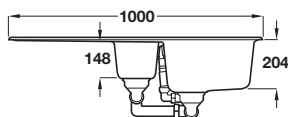

Rangemaster Amethyst Igneous single bowl sink

- > Overall size: 1000 x 500 mm
- > Bowl size: 482 x 422 mm
- > Cut-out size: 980 x 480 mm
- > Igneous (high-grade acrylic and quartz)
- > Waste kit included
- > Order qty: 1 pc

- > Overall size: 1000 x 500 mm
- > Main bowl size: 341 x 422 mm, second bowl size: 162 x 301 mm
- > Cut-out size: 980 x 480 mm
- > Igneous (high-grade acrylic and quartz)
- > Waste kit included
- > Order qty: 1 pc