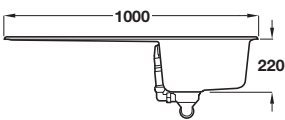

Rangemaster Amethyst Igneous single bowl sink

- > Overall size: 1000 x 500 mm
- > Bowl size: 482 x 422 mm
- > Cut-out size: 980 x 480 mm
- > Igneous (high-grade acrylic and quartz)
- > Waste kit included
- > Order qty: 1 pc

Finish	Cat. No.
Ash	565.62.521
Crystal white	565.62.721
Dove grey	565.62.821

 Taps are not included with this sink - Tap shown is Aquatrend 1 569.54.220, shown on page **1.459**

Rangemaster Amethyst Igneous 1.5 bowl sink

- > Overall size: 1000 x 500 mm
- > Main bowl size: 341 x 422 mm, second bowl size: 162 x 301 mm
- > Cut-out size: 980 x 480 mm
- > Igneous (high-grade acrylic and quartz)
- > Waste kit included
- > Order qty: 1 pc