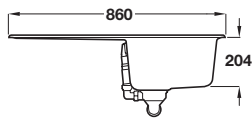

Taps are not included with this sink - Tap shown is Aquatrend 1 569.54.220, shown on page **1.459**

Rangemaster Amethyst Igneous single bowl sink

- > Overall size: 860 x 500 mm
- > Bowl size: 348 x 422 mm
- > Cut-out size: 840 x 480 mm
- > Igneous (high-grade acrylic and quartz)
- > Waste kit included
- > Order qty: 1 pc