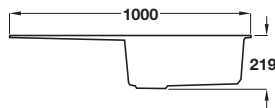

Rangemaster Andesite Igneous single bowl sink

- > Overall size: 1000 x 500 mm
- > Main bowl size: 480 x 430 mm
- > Cut-out size: 980 x 480 mm
- > Igneous (high-grade acrylic and quartz)
- > Waste kit included
- > Order qty: 1 pc

25 Year Warranty	Inset Mount	Reversible	600 mm Cabinet
------------------	-------------	------------	----------------

Finish	Cat. No.
Ash	565.58.551
Crystal white	565.58.751

Rangemaster Andesite Igneous 1.5 bowl sink

- > Overall size: 1000 x 500 mm
- > Main bowl size: 345 x 430 mm, second bowl size: 155 x 340 mm
- > Cut-out size: 980 x 480 mm
- > Igneous (high-grade acrylic and quartz)
- > Waste kit included
- > Order qty: 1 pc

25 Year Warranty	Inset Mount	Reversible	600 mm Cabinet
------------------	-------------	------------	----------------

Finish	Cat. No.
Ash	565.58.541
Crystal white	565.58.741

Taps are not included with this sink - see from page 1.408 for further information