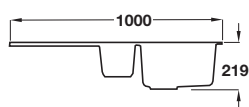

Rangemaster Andesite Igneous single bowl sink

- > Overall size: 1000 x 500 mm
- > Main bowl size: 480 x 430 mm
- > Cut-out size: 980 x 480 mm
- > Igneous (high-grade acrylic and quartz)
- > Waste kit included
- > Order qty: 1 pc

25 Year Warranty	Inset Mount	Reversible	600 mm Cabinet
------------------	-------------	------------	----------------

Finish	Cat. No.
Ash	565.58.551
Crystal white	565.58.751

Rangemaster Andesite Igneous 1.5 bowl sink

- > Overall size: 1000 x 500 mm
- > Main bowl size: 345 x 430 mm, second bowl size: 155 x 340 mm
- > Cut-out size: 980 x 480 mm
- > Igneous (high-grade acrylic and quartz)
- > Waste kit included
- > Order qty: 1 pc

25 Year Warranty	Inset Mount	Reversible	600 mm Cabinet
------------------	-------------	------------	----------------

Finish	Cat. No.
Ash	565.58.541
Crystal white	565.58.741

Taps are not included with this sink - see from page 1.408 for further information