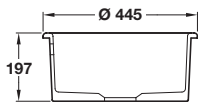

Rangemaster Rustique single bowl sink

- > Overall size: 598 x 462 mm
- > Bowl size: 536 x 401 mm
- > Cut out size:
 - Undermount 532 x 392 mm
 - Inset mount 575 x 440 mm
- > Fire-clay ceramic
- > Waste kit included
- > Order qty: 1 pc

There is a ± 2% tolerance on the dimensions shown for these sinks due to the manufacturing process and the material used

Finish	Cat. No.
White	565.57.780

Rangemaster Rustique round single bowl sink

- > Overall size: Ø 445 mm
- > Bowl size: Ø 385 mm
- > Cut out size:
 - Undermount Ø 375 mm
 - Inset mount Ø 425 mm
- > Fire-clay ceramic
- > Waste kit included
- > Order qty: 1 pc