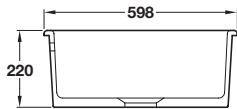

Rangemaster Rustique single bowl sink

- > Overall size: 598 x 462 mm
- > Bowl size: 536 x 401 mm
- > Cut out size:
 - Undermount 532 x 392 mm
 - Inset mount 575 x 440 mm
- > Fire-clay ceramic
- > Waste kit included
- > Order qty: 1 pc

There is a ± 2% tolerance on the dimensions shown for these sinks due to the manufacturing process and the material used

Finish	Cat. No.
White	565.57.780

Rangemaster Rustique round single bowl sink

- > Overall size: Ø 445 mm
- > Bowl size: Ø 385 mm
- > Cut out size:
 - Undermount Ø 375 mm
 - Inset mount Ø 425 mm
- > Fire-clay ceramic
- > Waste kit included
- > Order qty: 1 pc