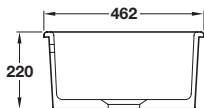

Rangemaster Rustique half bowl sink

- > Overall size: 234 x 460 mm
- > Bowl size: 400 x 174 mm
- > Cut out size:
Undermount 164 x 390 mm
Inset mount 214 x 440 mm
- > Fire-clay ceramic
- > Waste kit included
- > Order qty: 1 pc

Finish	Cat. No.
White	565.57.760

Rangemaster Rustique single bowl sink

- > Overall size: 462 x 462 mm
- > Bowl size: 400 x 400 mm
- > Cut out size:
Undermount 390 x 390 mm
Inset mount 440 x 440 mm
- > Fire-clay ceramic
- > Waste kit included
- > Order qty: 1 pc