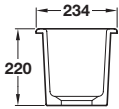

Rangemaster Rustique half bowl sink

- > Overall size: 234 x 460 mm
- > Bowl size: 400 x 174 mm
- > Cut out size:
Undermount 164 x 390 mm
Inset mount 214 x 440 mm
- > Fire-clay ceramic
- > Waste kit included
- > Order qty: 1 pc

10 Year Warranty	Inset Mount	Under Mount	Unhanded	300 mm Cabinet
------------------	-------------	-------------	----------	----------------

There is a ± 2% tolerance on the dimensions shown for these sinks due to the manufacturing process and the material used

Finish	Cat. No.
White	565.57.760

Rangemaster Rustique single bowl sink

- > Overall size: 462 x 462 mm
- > Bowl size: 400 x 400 mm
- > Cut out size:
Undermount 390 x 390 mm
Inset mount 440 x 440 mm
- > Fire-clay ceramic
- > Waste kit included
- > Order qty: 1 pc

10 Year Warranty	Inset Mount	Under Mount	Unhanded	500 mm Cabinet
------------------	-------------	-------------	----------	----------------

There is a ± 2% tolerance on the dimensions shown for these sinks due to the manufacturing process and the material used