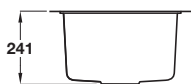

Taps are not included with this sink - see from page **1.408** for further information

Rangemaster Paragon Igneous granite half bowl sink

- > Overall size: 215 x 378 mm
- > Bowl size: 162 x 325 mm
- > Cut-out size: 162 x 325 mm with R20 corners
- > Igneous granite (High-grade acrylic and quartz)
- > Waste kit included
- > Order qty: 1 pc

- > Overall size: 533 x 457 mm
- > Bowl size: 469 x 393 mm
- > Cut-out size: 468 x 390 mm
- > Igneous granite (High-grade acrylic and quartz)
- > Waste kit included
- > Order qty: 1 pc

5 Year Warranty	Under Mount	Unhanded	600 mm Cabinet
-----------------	-------------	----------	----------------