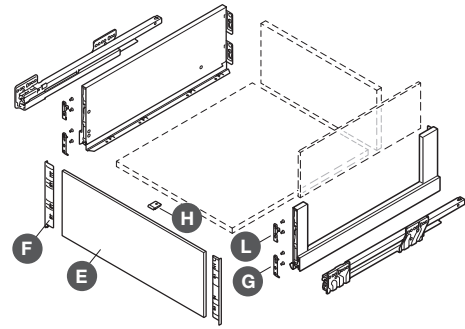

Grass Nova Pro Scala 186 mm and Crystal Plus internal drawer panel

* Recommendation/Minimum dimension: 49.5 mm/Tipmatic Soft-close: 58 mm

- H** Front base connector (not included, order separately)
- L** Front bracket for screw fixing
- E** Internal panel
- F** Cover caps
- G** Hooks for screw fixing

Inset panel with pre-assembled hooks, front brackets and cover caps

10

TCH TECHNOLOGY 2018, © Häfele U.K. Ltd 2018. Dimensional data not binding. We reserve the right to alter specifications without notice.

Order front base connector **H** separately for internal drawers and pull outs with width 600 mm and above, on page **73**

YOU ALSO NEED:

- 186 MM HIGH DRAWER SET**
Page 68
- or CRYSTAL PLUS DRAWER SET**
Page 69

- > Pre-assembled internal drawer panel
- > Consists of:
 - E 1 pc internal panel, 197 mm high x 8 mm thick
 - F 1 pair cover caps
 - G 2 pcs hook for screw fixing
 - L 2 pcs front bracket for screw fixing
- > Order qty: 1 pc