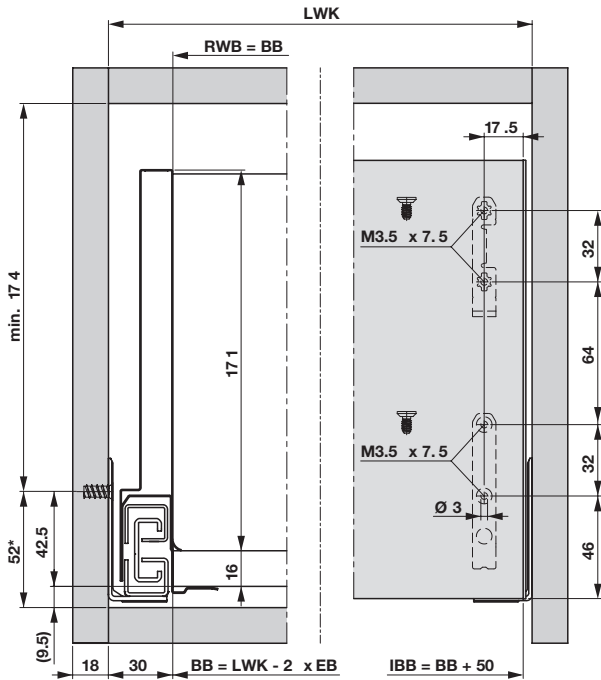

Grass Nova Pro Scala 186 mm and Crystal Plus internal drawer panel

* Recommendation/Minimum dimension: 49.5 mm/Tipmatic Soft-close: 58 mm

- H** Front base connector (not included, order separately)
- L** Front bracket for screw fixing
- E** Internal panel
- F** Cover caps
- G** Hooks for screw fixing

Inset panel with pre-assembled hooks, front brackets and cover caps

10

TCH TECHNOLOGY 2018, © Häfele U.K. Ltd 2018. Dimensional data not binding. We reserve the right to alter specifications without notice.

Order front base connector **H** separately for internal drawers and pull outs with width 600 mm and above, on page **73**

YOU ALSO NEED:

- 186 MM HIGH DRAWER SET**
Page 68
- or CRYSTAL PLUS DRAWER SET**
Page 69

- > Pre-assembled internal drawer panel
- > Consists of:
 - E 1 pc internal panel, 197 mm high x 8 mm thick
 - F 1 pair cover caps
 - G 2 pcs hook for screw fixing
 - L 2 pcs front bracket for screw fixing
- > Order qty: 1 pc