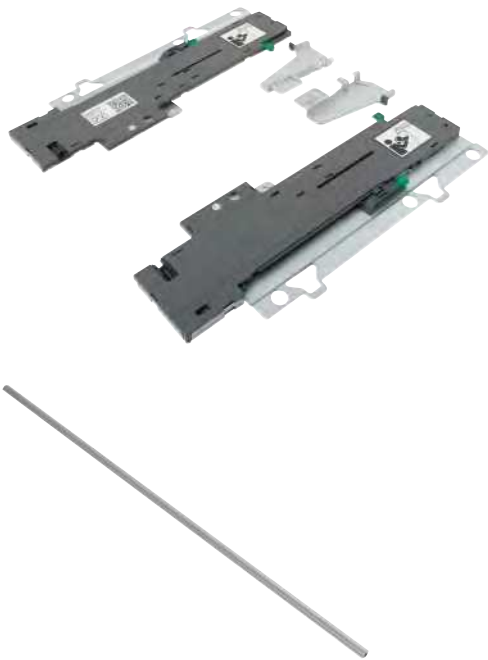

Grass Nova Pro Scala Tipmatic set for cabinets up to 600 mm wide

- > For drawers and pull outs for door front fixing, with soft close system, for all nominal length and weight classes
- > Set includes:
 - 1x Grass Nova Pro Scala Tipmatic
 - 1x Grass Nova Pro Scala synchronisation rod, aluminium
- > Order qty: 1 set

GRASS
25
YEAR
WARRANTY

For cabinet width up to	Cat. No.
600 mm	551.91.182

Grass Nova Pro Scala Tipmatic set for cabinets up to 1200 mm wide

- > For drawers and pull outs for door front fixing, with soft close system, for all nominal length and weight classes
- > Set includes:
 - 1x Grass Nova Pro Scala Tipmatic
 - 1x Grass Nova Pro Scala synchronisation rod, aluminium
 - 1x Grass Nova Pro Deluxe support, plastic
- > Order qty: 1 set

GRASS
25
YEAR
WARRANTY

For cabinet width up to	Cat. No.
1200 mm	551.91.183

TCH TECHNOLOGY 2018, © Häfele U.K. Ltd 2018. Dimensional data not binding. We reserve the right to alter specifications without notice.