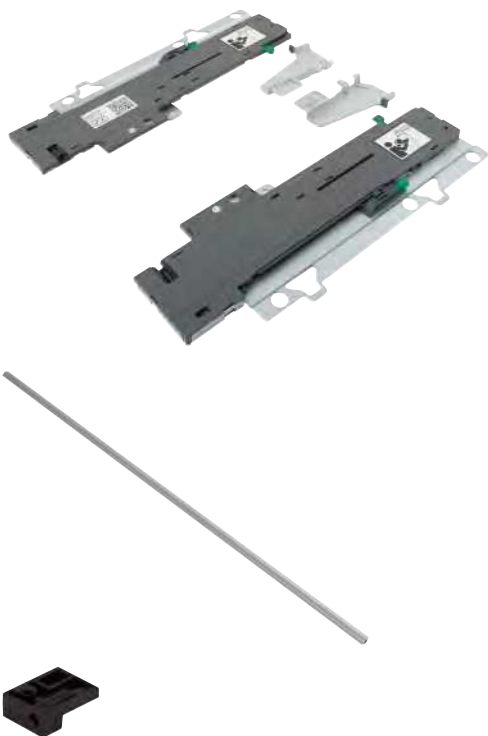

Grass Nova Pro Scala Tipmatic set for cabinets up to 600 mm wide

- > For drawers and pull outs for door front fixing, with soft close system, for all nominal length and weight classes
- > Set includes:
 - 1x Grass Nova Pro Scala Tipmatic
 - 1x Grass Nova Pro Scala synchronisation rod, aluminium
- > Order qty: 1 set

GRASS
25
YEAR
WARRANTY

For cabinet width up to	Cat. No.
600 mm	551.91.182

Grass Nova Pro Scala Tipmatic set for cabinets up to 1200 mm wide

- > For drawers and pull outs for door front fixing, with soft close system, for all nominal length and weight classes
- > Set includes:
 - 1x Grass Nova Pro Scala Tipmatic
 - 1x Grass Nova Pro Scala synchronisation rod, aluminium
 - 1x Grass Nova Pro Deluxe support, plastic
- > Order qty: 1 set

GRASS
25
YEAR
WARRANTY

For cabinet width up to	Cat. No.
1200 mm	551.91.183

TCH TECHNOLOGY 2018, © Häfele U.K. Ltd 2018. Dimensional data not binding. We reserve the right to alter specifications without notice.