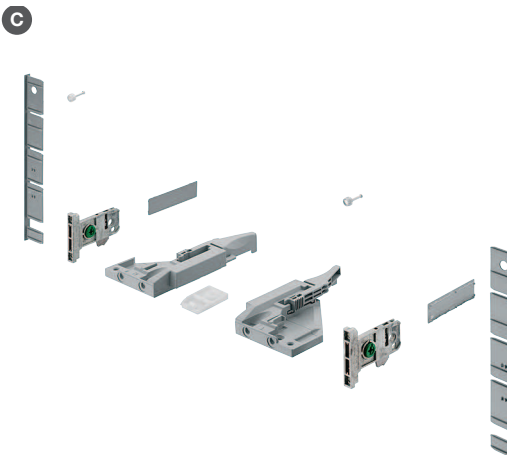

# VIONARO 185 MM DRAWER SIDES - DRAWER FRONT PANELS

A Cabinet runners  
 B Drawer sides  
 C Accessories for internal pull out  
 D Panel for internal pull out

- > The complete internal pull out with drawer side height 185 mm consists of front fixing brackets for internal pull out, panel for internal pull out and pull out for door front fixing with drawer side height 185 mm
- > Installation dimensions:  
 Specifications for internal installation height and installation dimensions of the rear panel are identical to the pull out for door front fixing with drawer side height 185 mm  
 Min. internal installation depth = nominal length + 12 mm

## Grass Vionaro internal drawer front accessories set for 185 mm drawer sides

- > Set includes:
  - 1x pair of front fixing brackets
  - 2x front stabilisers
  - 2x cover caps, inside
  - 1x pair of snap-in couplings
  - 4x special screws
  - 1x front base connector
  - 1x pair of end caps
- > Screw fixing
- > Order qty: 1 set

## Grass Vionaro internal drawer front panel for 185 mm drawer sides

- > Length: 1160 mm
- > 200 mm high x 7.5 mm thick
- > Panel to fit 1200 mm wide drawer
- > For cutting to size: Internal cabinet width - 8 mm, for screw fixing to front brackets
- > Aluminium
- > Order qty: 1 pc