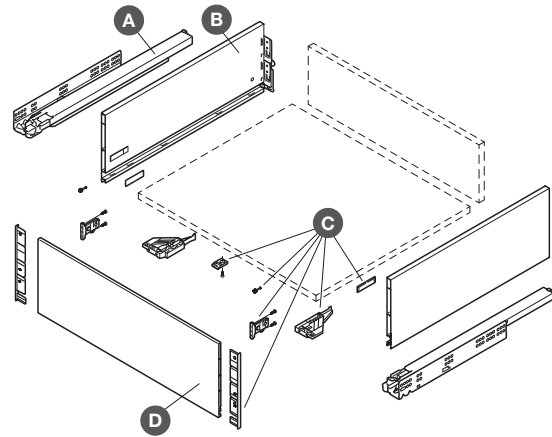

# VIONARO 185 MM DRAWER SIDES - DRAWER FRONT PANELS

A Cabinet runners  
 B Drawer sides  
 C Accessories for internal pull out  
 D Panel for internal pull out

- > The complete internal pull out with drawer side height 185 mm consists of front fixing brackets for internal pull out, panel for internal pull out and pull out for door front fixing with drawer side height 185 mm
- > Installation dimensions:  
 Specifications for internal installation height and installation dimensions of the rear panel are identical to the pull out for door front fixing with drawer side height 185 mm  
 Min. internal installation depth = nominal length + 12 mm

## Grass Vionaro internal drawer front accessories set for 185 mm drawer sides

- > Set includes:
  - 1x pair of front fixing brackets
  - 2x front stabilisers
  - 2x cover caps, inside
  - 1x pair of snap-in couplings
  - 4x special screws
  - 1x front base connector
  - 1x pair of end caps
- > Screw fixing
- > Order qty: 1 set

## Grass Vionaro internal drawer front panel for 185 mm drawer sides

- > Length: 1160 mm
- > 200 mm high x 7.5 mm thick
- > Panel to fit 1200 mm wide drawer
- > For cutting to size: Internal cabinet width - 8 mm, for screw fixing to front brackets
- > Aluminium
- > Order qty: 1 pc